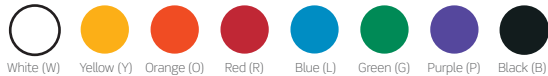

INTACT INTELLIGENT PATCH CORDS & PORT BLOCKERS

DESCRIPTION	PART NO.
[A] Intact Cat 6 Copper Patch Cord	Customize your patch cords at Leviton.com/configurator
[B] Intact Secure Cat 6 Copper Patch Cord	Customize your patch cords at Leviton.com/configurator
[C] Intact Cat 6A Copper Patch Cord	Customize your patch cords at Leviton.com/configurator
[D] Intact Secure Cat 6A Copper Patch Cord	Customize your patch cords at Leviton.com/configurator
[E] Intact Fiber Patch Cord	Customize your patch cords at Leviton.com/configurator
[F] Intact Secure Fiber Patch Cord	Customize your patch cords at Leviton.com/configurator
[G] Intact Secure RJ Port Blocker	MRJPB-00*
[H] Secure RJ Extraction Tool	SRJET-00*
[I] Intact Secure LC Port Blocker	MLCPB-^LG
[J] Secure LC Extraction Tool with Dust Cap	ETRTN-^TL

* = Secure RJ Colors (transparent):