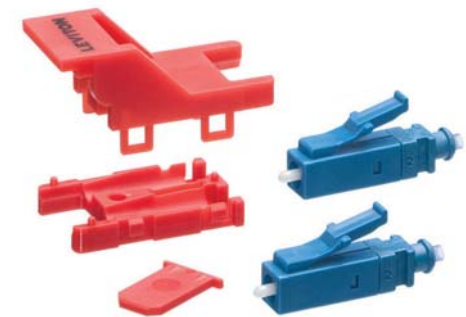

### SECURE KEYED LC FIELD-INSTALLABLE CONNECTORS

DESCRIPTION	PART NO.
[A] Secure Keyed LC Field-Installable Connector, 900 µm, MM/SM (boot sold separately)	4999K-xLC
[B] 900 µm Boots (bag of 50)	4999K-***

### SECURE KEYED LC ACCESSORIES

[C] Port Protection Plug with Dust Cap	PPRTN-xLG
[D] Extraction Tool with Dust Cap	ETRTRN-xTL
Dust Caps (bag of 10)	DUSTK-CAP

x = colors: Choose from any of the colors below.

White (W) Yellow (Y) Orange (O) Red (R) Blue (L) Green (V) Slate (G) Black (E)

\*\*\* = Beige (BGE), Black (BLK), Aqua (AQU), Blue (BLU)

Field-Installable Duplex LC Connector Components

## PATCH CORD FEATURES

- Intact Cat 6 and 6A RJ patch cords are independently tested and verified by Intertek (ETL) for component performance
- Intact fiber patch cords are available in OM4, OM3, OM2, OM1, and OS2
- Intact Secure RJ and LC cords include a patented locking mechanism that can only be released with a matching-color extraction tool
- Intact Secure Port Blockers prevent unauthorized port access and enable ports to be reserved for future use
- Patch cord insertion loss and return loss tested to industry-leading standards for both copper and fiber