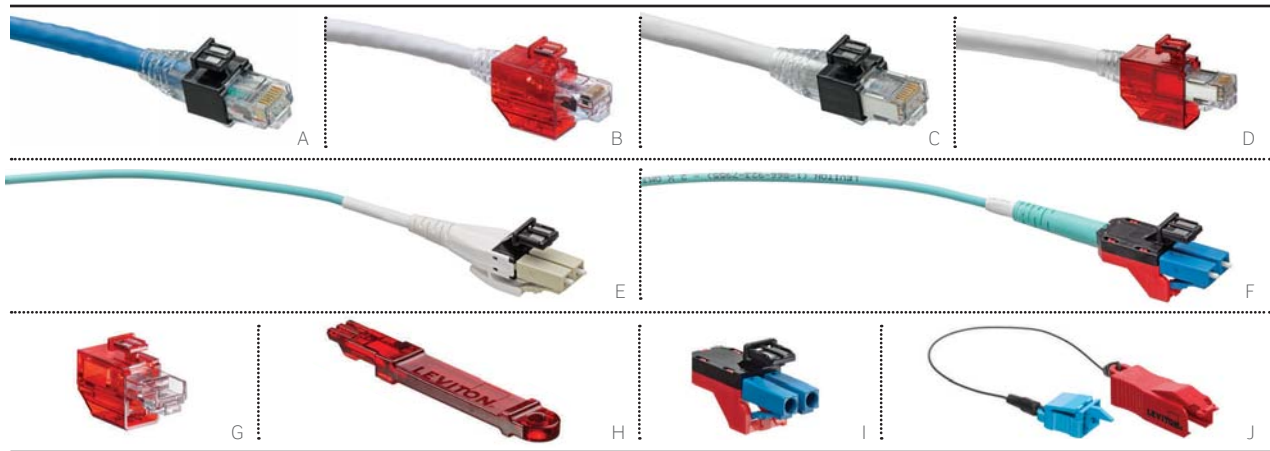

### SECURE KEYED LC FIELD-INSTALLABLE CONNECTORS

DESCRIPTION	PART NO.
[A] Secure Keyed LC Field-Installable Connector, 900 µm, MM/SM (boot sold separately)	4999K-xLC
[B] 900 µm Boots (bag of 50)	4999K-***

### SECURE KEYED LC ACCESSORIES

[C] Port Protection Plug with Dust Cap	PPRTN-xLG
[D] Extraction Tool with Dust Cap	ETRTRN-xTL
Dust Caps (bag of 10)	DUSTK-CAP

x = colors: Choose from any of the colors below.

White (W) Yellow (Y) Orange (O) Red (R) Blue (L) Green (V) Slate (G) Black (E)

\*\*\* = Beige (BGE), Black (BLK), Aqua (AQU), Blue (BLU)

Field-Installable Duplex LC Connector Components

## PATCH CORD FEATURES

- Intact Cat 6 and 6A RJ patch cords are independently tested and verified by Intertek (ETL) for component performance
- Intact fiber patch cords are available in OM4, OM3, OM2, OM1, and OS2
- Intact Secure RJ and LC cords include a patented locking mechanism that can only be released with a matching-color extraction tool
- Intact Secure Port Blockers prevent unauthorized port access and enable ports to be reserved for future use
- Patch cord insertion loss and return loss tested to industry-leading standards for both copper and fiber