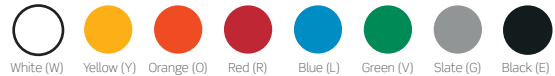

White (W) Yellow (Y) Orange (O) Red (R) Blue (L) Green (V) Slate (G) Black (E)

\*\*\* = Beige (BGE), Black (BLK), Aqua (AQU), Blue (BLU)

Field-Installable Duplex LC Connector Components

## PATCH CORD FEATURES

- Intact Cat 6 and 6A RJ patch cords are independently tested and verified by Intertek (ETL) for component performance
- Intact fiber patch cords are available in OM4, OM3, OM2, OM1, and OS2
- Intact Secure RJ and LC cords include a patented locking mechanism that can only be released with a matching-color extraction tool
- Intact Secure Port Blockers prevent unauthorized port access and enable ports to be reserved for future use
- Patch cord insertion loss and return loss tested to industry-leading standards for both copper and fiber

\* = Secure RJ Colors (transparent):

^ = Secure LC Colors: