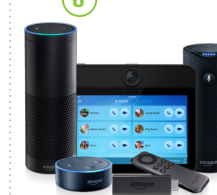

VOICE CONTROL

Compatible with both Amazon Alexa and Google Assistant.

leviton.com/DecoraSmart

Welcome to Easy Street.

Wireless Automation for Your Home.

1

**Decora
Smart
Switch**

2

**Decora
Smart
600W
Dimmer**

3

**Decora
Smart
Plug-In
Dimmer**

4

**Decora
Smart
Plug-in
Outlet**

5

**Decora
Smart
1000W
Dimmer**

6

**Amazon
Alexa
Voice
Control**

7

**Google
Assistant
Voice
Control**

8

**Remote
and
local app
control**

Remote Access from Anywhere, No Hub Required!

Use the free “My Leviton” app for iOS and Android devices to easily add new devices to your home.

- Schedule and automate your lights and loads
- Use Amazon Alexa, Echo, Tap or Dot to turn lights on/off or dim/brighten with just your voice
- Works with the Google Assistant. Google Home is a voice enabled speaker powered by the Google Assistant.
- Full range dimming (bright to dark) even with extremely low-wattage LED bulbs
- Adjustable fade rates, brightness levels, and customizable features.