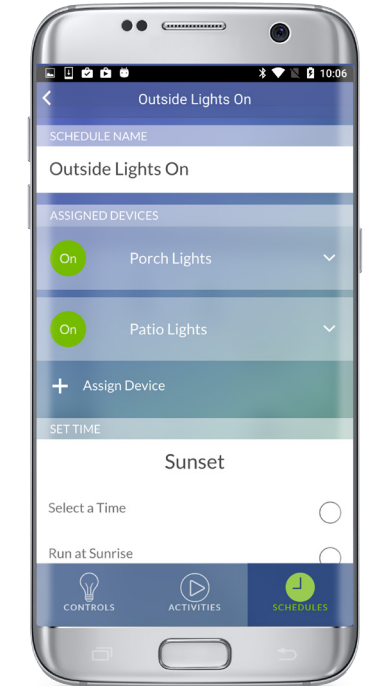

- Schedule and automate your lights and loads
- Use Amazon Alexa, Echo, Tap or Dot to turn lights on/off or dim/brighten with just your voice
- Works with the Google Assistant. Google Home is a voice enabled speaker powered by the Google Assistant.
- Full range dimming (bright to dark) even with extremely low-wattage LED bulbs
- Adjustable fade rates, brightness levels, and customizable features.

leviton.com/DecoraSmart

One App for Setup, Control, and Automation.

CONTROL

ACTIVITIES

SCHEDULE

“Alexa, Turn On My Lights”

Sometimes you need an extra hand. You were born with a voice box, use it! Simply tell your favorite voice assistant devices to adjust the lights or plug-in loads whenever you need that helping hand.

Coming through the front door with your hands full? “Alexa, Turn on Entry Lamps.”

Washing dishes and see something outside? “Alexa, Turn on Outside Lights”.

“Ok Google, Turn Everything On”

About to enjoy a movie but want to remain comfortable on the couch? “Ok Google, Turn Living Room Dimmer to 10%.”

Ready to switch from dinner prep to dinner time? “Ok Google, Turn Dining Room Chandelier to 25%.”

Use your imagination and have fun controlling every light and load in your home with either an app or your voice.