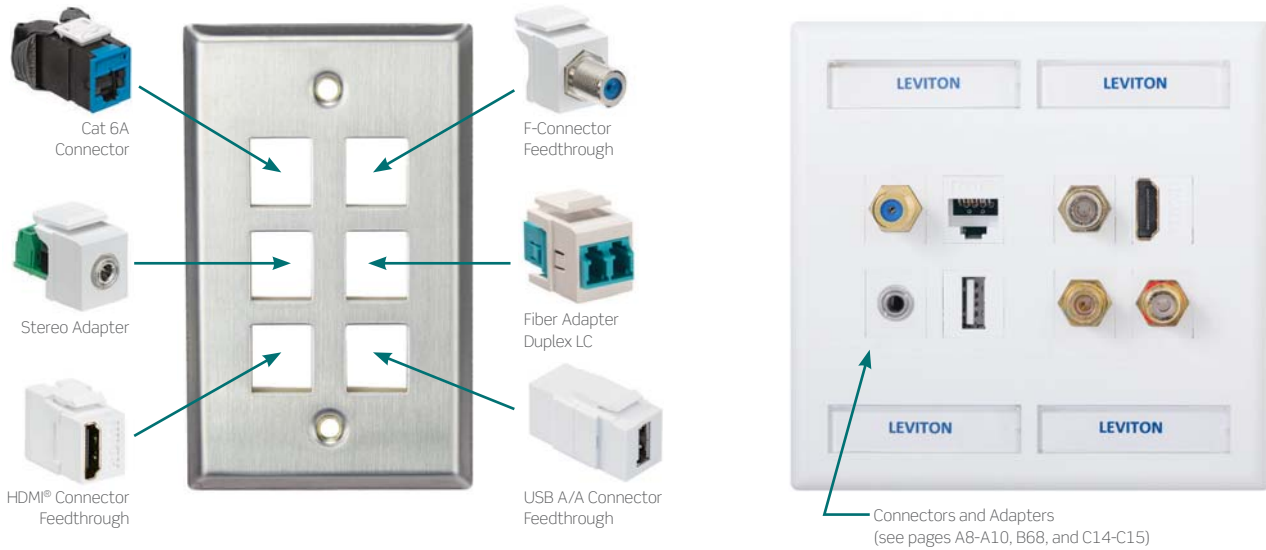

## QUICKPORT® WALLPLATES

The QuickPort System allows you to create the perfect mix of voice, data, video, and audio connections. Category-rated copper, fiber, and AV QuickPort connectors are compatible with any QuickPort wallplate or insert.

## QUICKPLATE® TEMPO WALLPLATES WITH ID WINDOWS

QuickPlate Tempo wallplates allow for fast, one-piece installations. They feature patented rear wings that tighten the wallplate to wallboard, eliminating the need for a box or mounting brackets.

**WATCH: INSTALLATION VIDEOS**

[Leviton.com/ns/videos](https://www.leviton.com/ns/videos)  
 "How to Install a QuickPlate Tempo Wallplate"

QuickPort Introduction

HOUSINGS & WALLPLATES

**QUICKPORT ANGLED, MIDWAY, & LARGE CONNECTOR WALLPLATES**

- Angled and large connector wallplates are made from high-quality ABS plastic, which provides superior resistance to impacts, chemicals, and solvents as compared to other plastics
- Angled wallplates facilitate optimal cable management and ensure proper bend radius in front and back of connector
- Midway wallplates are durable nylon with a smooth finish and help hide irregular drywall cuts or flaws around outlets
- Large connector wallplates feature increased vertical spacing between ports
- cULus Listed, fire-retardant material rated UL 94V-0