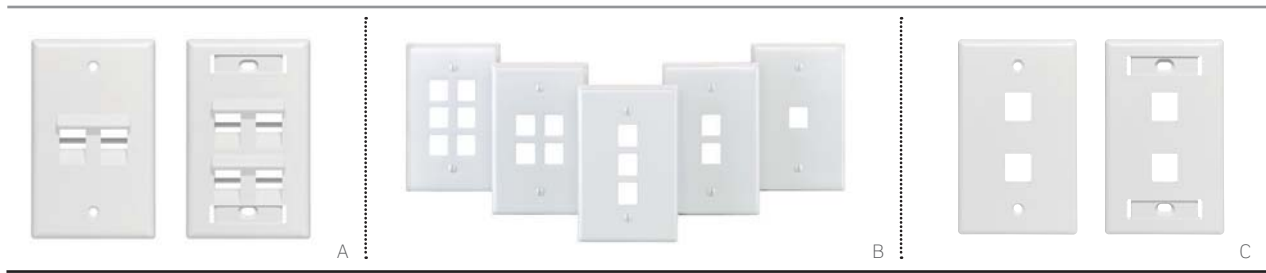

## QUICKPLATE® TEMPO WALLPLATES WITH ID WINDOWS

QuickPlate Tempo wallplates allow for fast, one-piece installations. They feature patented rear wings that tighten the wallplate to wallboard, eliminating the need for a box or mounting brackets.

**WATCH: INSTALLATION VIDEOS**

[Leviton.com/ns/videos](https://www.leviton.com/ns/videos)  
 "How to Install a QuickPlate Tempo Wallplate"

QuickPort Introduction

HOUSINGS & WALLPLATES

**QUICKPORT ANGLED, MIDWAY, & LARGE CONNECTOR WALLPLATES**

- Angled and large connector wallplates are made from high-quality ABS plastic, which provides superior resistance to impacts, chemicals, and solvents as compared to other plastics
- Angled wallplates facilitate optimal cable management and ensure proper bend radius in front and back of connector
- Midway wallplates are durable nylon with a smooth finish and help hide irregular drywall cuts or flaws around outlets
- Large connector wallplates feature increased vertical spacing between ports
- cULus Listed, fire-retardant material rated UL 94V-0

**[A] QUICKPORT ANGLED SINGLE-GANG WALLPLATES**

DESCRIPTION	WHITE	LT. ALMOND	IVORY	BLACK	BROWN
4-Port Wallplate	41081-4WP	41081-4TP	41081-4IP	—	—
2-Port Wallplate	41081-2WP	41081-2TP	41081-2IP	—	—
4-Port Wallplate, with ID windows	42081-4WS	42081-4TS	42081-4IS	42081-4ES	—
2-Port Wallplate, with ID windows	42081-2WS	42081-2TS	42081-2IS	—	—
1-Port Wallplate, with ID windows	42081-1WS	42081-1TS	42081-1IS	—	—