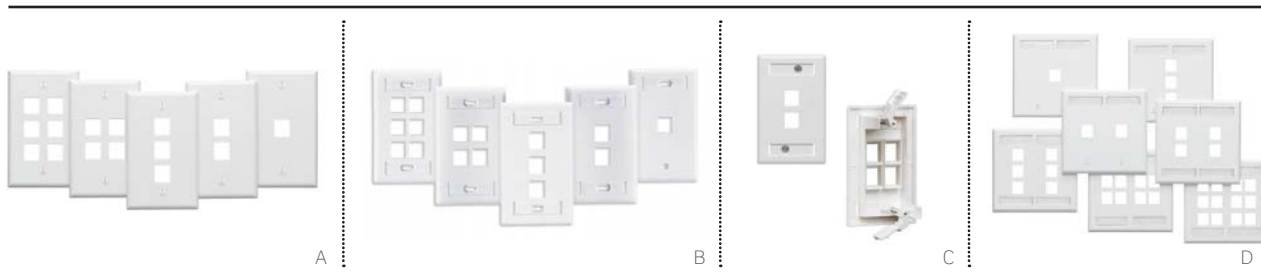

QUICKPORT STANDARD PLASTIC WALLPLATES

- Compatible with all QuickPort connectors and adapters
- Manufactured from ABS plastic for superior resistance to impact, chemicals, and solvents, as compared to other plastics
- Fits NEMA openings and accommodates low-voltage box eliminators for a flush mount
- cULus Listed, fire-retardant material rated UL 94V-0
- ID windows aid in port identification
- Country of origin: USA

SINGLE-GANG QUICKPLATE TEMPO WALLPLATES WITH ID WINDOWS

- Patented rear wings tighten wallplate to wallboard, eliminating the need for a box or mounting brackets and creating a fast, one-piece installation
- Wings accommodate wallboard thickness of 5/8 inches or less
- ID windows act as marking template for cutting hole in wallboard
- cULus Listed, fire-retardant plastic rated UL 94V-0
- Country of origin: USA

[A] QUICKPORT SINGLE-GANG WALLPLATES

DESCRIPTION	WHITE	LT. ALMOND	IVORY	GREY	BLACK	BROWN
6-Port Wallplate	41080-6WP	41080-6TP	41080-6IP	41080-6GP	41080-6EP	41080-6BP
4-Port Wallplate	41080-4WP	41080-4TP	41080-4IP	41080-4GP	41080-4EP	41080-4BP
3-Port Wallplate	41080-3WP	41080-3TP	41080-3IP	41080-3GP	41080-3EP	41080-3BP
2-Port Wallplate	41080-2WP	41080-2TP	41080-2IP	41080-2GP	41080-2EP	41080-2BP
1-Port Wallplate	41080-1WP	41080-1TP	41080-1IP	41080-1GP	41080-1EP	41080-1BP

[B] QUICKPORT SINGLE-GANG WALLPLATES WITH ID WINDOWS

6-Port Wallplate	42080-6WS	42080-6TS	42080-6IS	42080-6GS	42080-6ES	—
4-Port Wallplate	42080-4WS	42080-4TS	42080-4IS	42080-4GS	42080-4ES	—
3-Port Wallplate	42080-3WS	42080-3TS	42080-3IS	42080-3GS	42080-3ES	—
2-Port Wallplate	42080-2WS	42080-2TS	42080-2IS	42080-2GS	42080-2ES	—
1-Port Wallplate*	42080-1WS	42080-1TS	42080-1IS	42080-1GS	42080-1ES	—