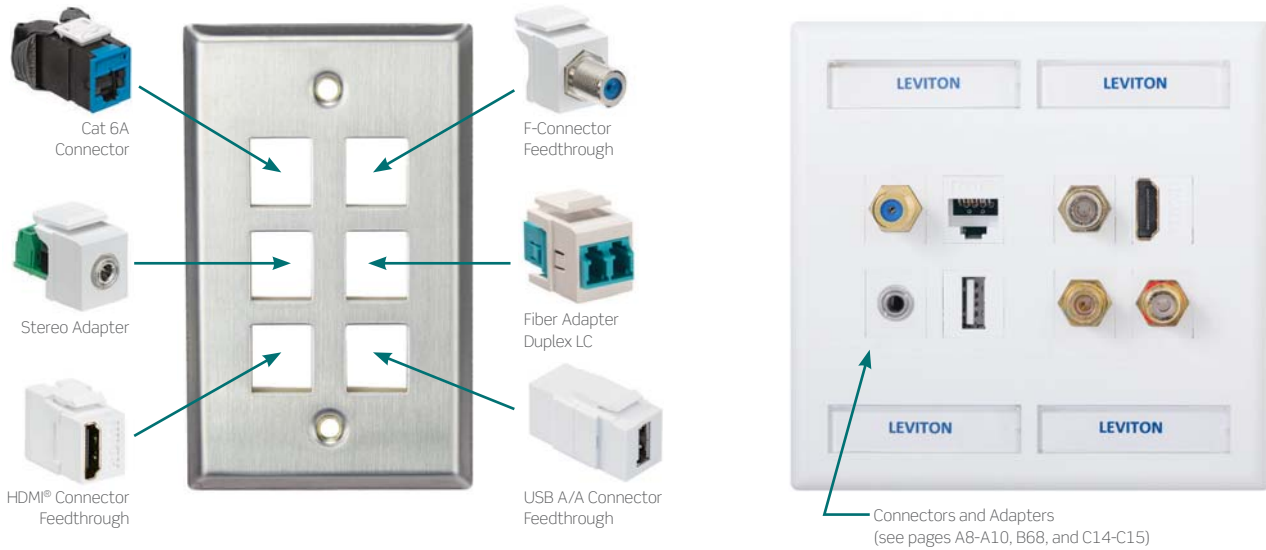

## QUICKPORT® WALLPLATES

The QuickPort System allows you to create the perfect mix of voice, data, video, and audio connections. Category-rated copper, fiber, and AV QuickPort connectors are compatible with any QuickPort wallplate or insert.

## QUICKPLATE® TEMPO WALLPLATES WITH ID WINDOWS

QuickPlate Tempo wallplates allow for fast, one-piece installations. They feature patented rear wings that tighten the wallplate to wallboard, eliminating the need for a box or mounting brackets.

## QUICKPORT STANDARD PLASTIC WALLPLATES

- Compatible with all QuickPort connectors and adapters
- Manufactured from ABS plastic for superior resistance to impact, chemicals, and solvents, as compared to other plastics
- Fits NEMA openings and accommodates low-voltage box eliminators for a flush mount
- cULus Listed, fire-retardant material rated UL 94V-0
- ID windows aid in port identification
- Country of origin: USA

## SINGLE-GANG QUICKPLATE TEMPO WALLPLATES WITH ID WINDOWS

- Patented rear wings tighten wallplate to wallboard, eliminating the need for a box or mounting brackets and creating a fast, one-piece installation
- Wings accommodate wallboard thickness of 5/8 inches or less
- ID windows act as marking template for cutting hole in wallboard
- cULus Listed, fire-retardant plastic rated UL 94V-0
- Country of origin: USA