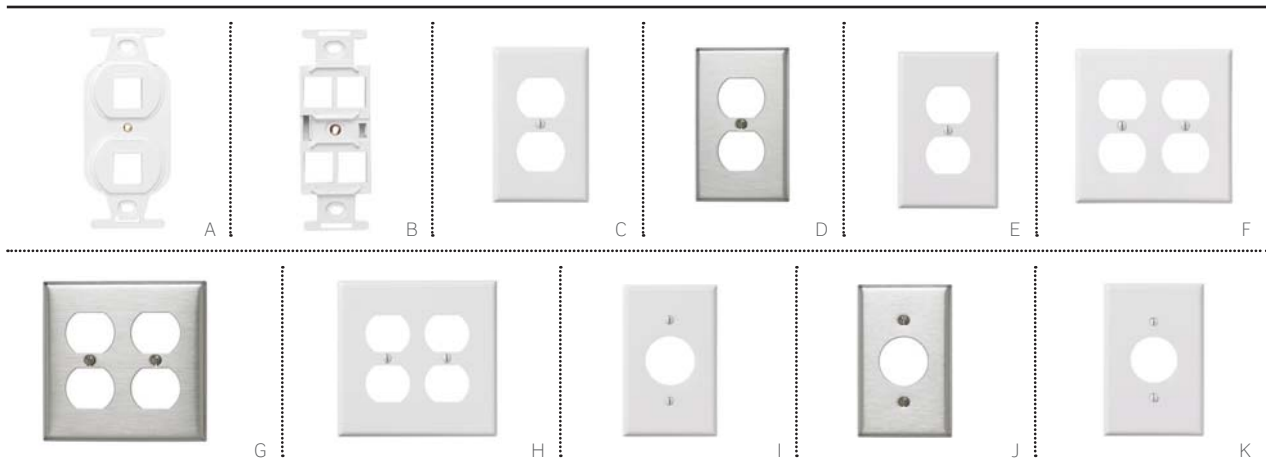

HOUSINGS & WALLPLATES | Duplex & Round Opening Wallplates

DUPLEX & ROUND OPENING WALLPLATES

- Standard 106-style duplex receptacle wallplates accept QuickPort® footprint inserts with either two or four openings
- Round opening wallplates accept 110-style or screw terminal inserts (see page D18)
- Stainless wallplates are constructed of type 302 stainless steel

QUICKPORT DECORA TYPE 106 DUPLEX INSERTS

DESCRIPTION	WHITE	LT. ALMOND	IVORY	GREY	BLACK	BROWN	STAINLESS
[A] 2-Port Duplex Insert	41087-2WP	41087-2TP	41087-2IP	41087-2GP	41087-2EP	—	—
[B] 4-Port Duplex Insert	41087-QWP	41087-QTP	41087-QIP	41087-QGP	41087-QEP	—	—

DUPLEX SINGLE-GANG WALLPLATES

[C] Duplex, standard size, urea	88003-000	78003-000	86003-000	87003-000	—	85003-000	—
Duplex, standard size, nylon	80703-00W	—	80703-00I	80703-0GY	80703-00E	80703-000	—
[D] Duplex, standard size, stainless	—	—	—	—	—	—	84003-040
[E] Duplex, midway, urea	80503-00W	80503-00T	80503-00I	—	—	80503-000	—
Duplex, midway, nylon	00PJ8-00W	00PJ8-00T	00PJ8-00I	00PJ8-0GY	00PJ8-00E	00PJ8-000	—

DUPLEX DUAL-GANG WALLPLATES

[F] Duplex, standard size, urea	88016-000	78016-000	86016-000	87016-000	—	85016-000	—
Duplex, standard size, nylon	80716-00W	80716-00T	80716-00I	80716-0GY	80716-00E	80716-000	—
[G] Duplex, standard size, stainless	—	—	—	—	—	—	84016-040
[H] Duplex, midway, urea	80516-00W	80516-00T	80516-00I	—	—	80516-000	—
Duplex, midway, nylon	0PJ82-00W	0PJ82-00T	0PJ82-00I	0PJ82-0GY	0PJ82-00E	0PJ82-000	—