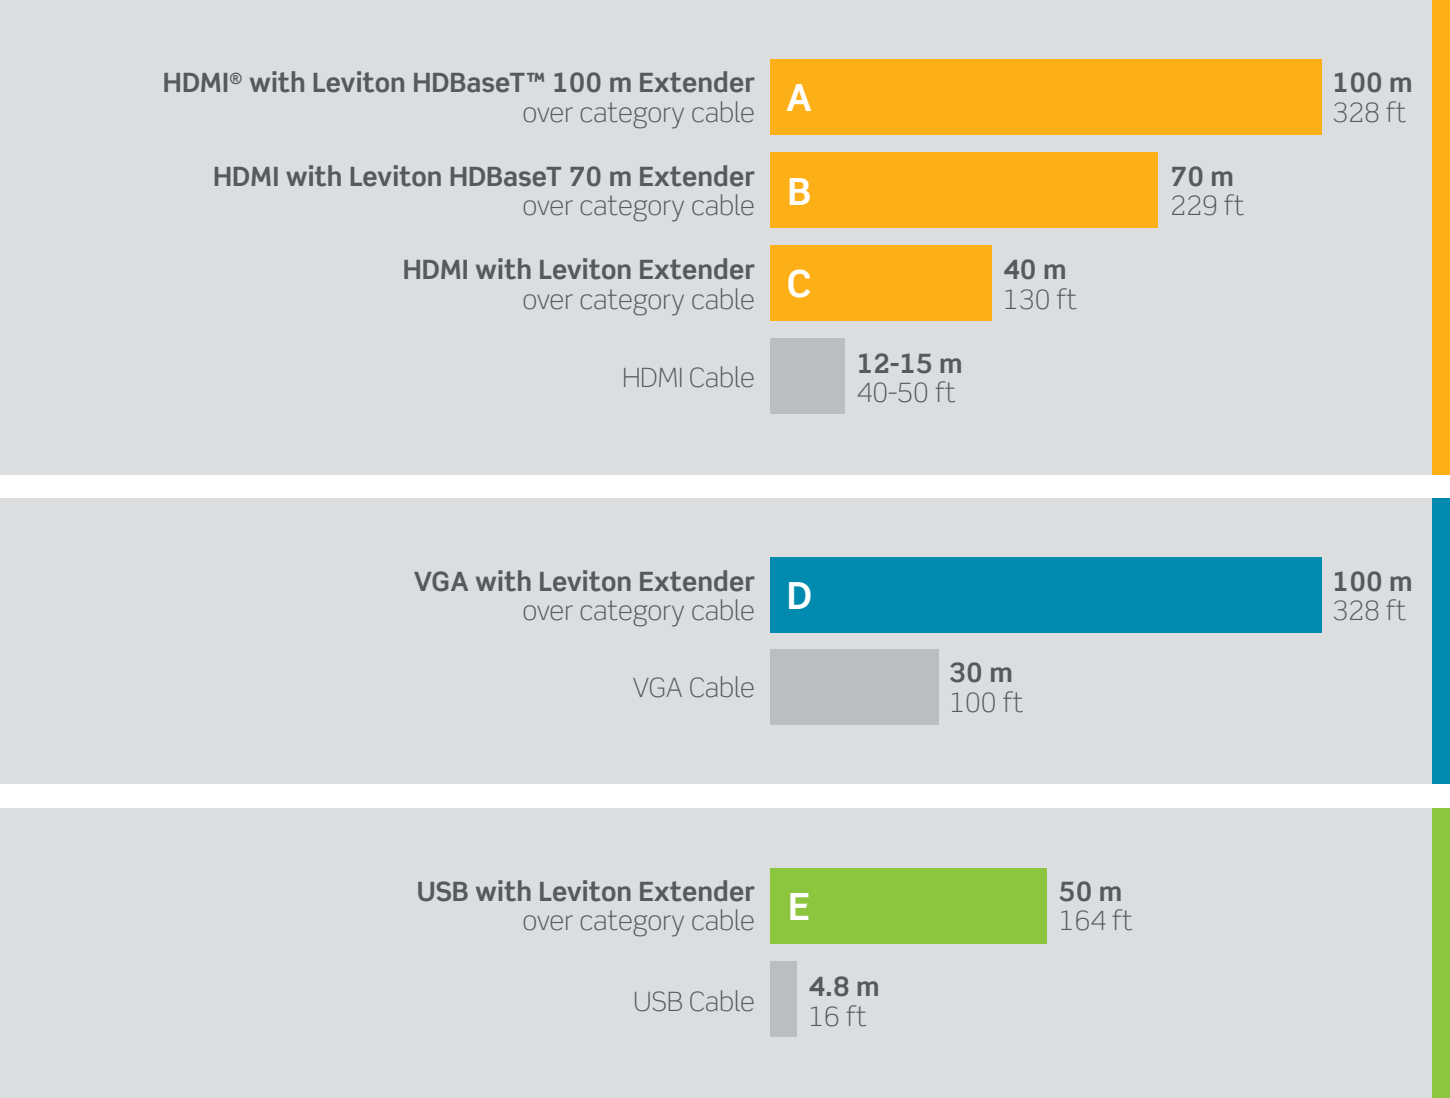

Signal Extension

AV SOLUTIONS

HDMI®

A: HDBaseT™ 100 m Extender

B: HDBaseT 70 m Extender

C: 40 m Extender

VGA

D: 100 m Extender

Below are recommended maximum lengths using Leviton extenders, compared to maximum lengths for different AV cables:

A

B

C

D

RCA & F-CONNECTORS IN FEEDTHROUGH & 110-STYLE

Leviton carries a comprehensive selection of RCA and F-connectors in both feedthrough and 110 termination. Body colors match Leviton housings; barrel colors are industry standard.