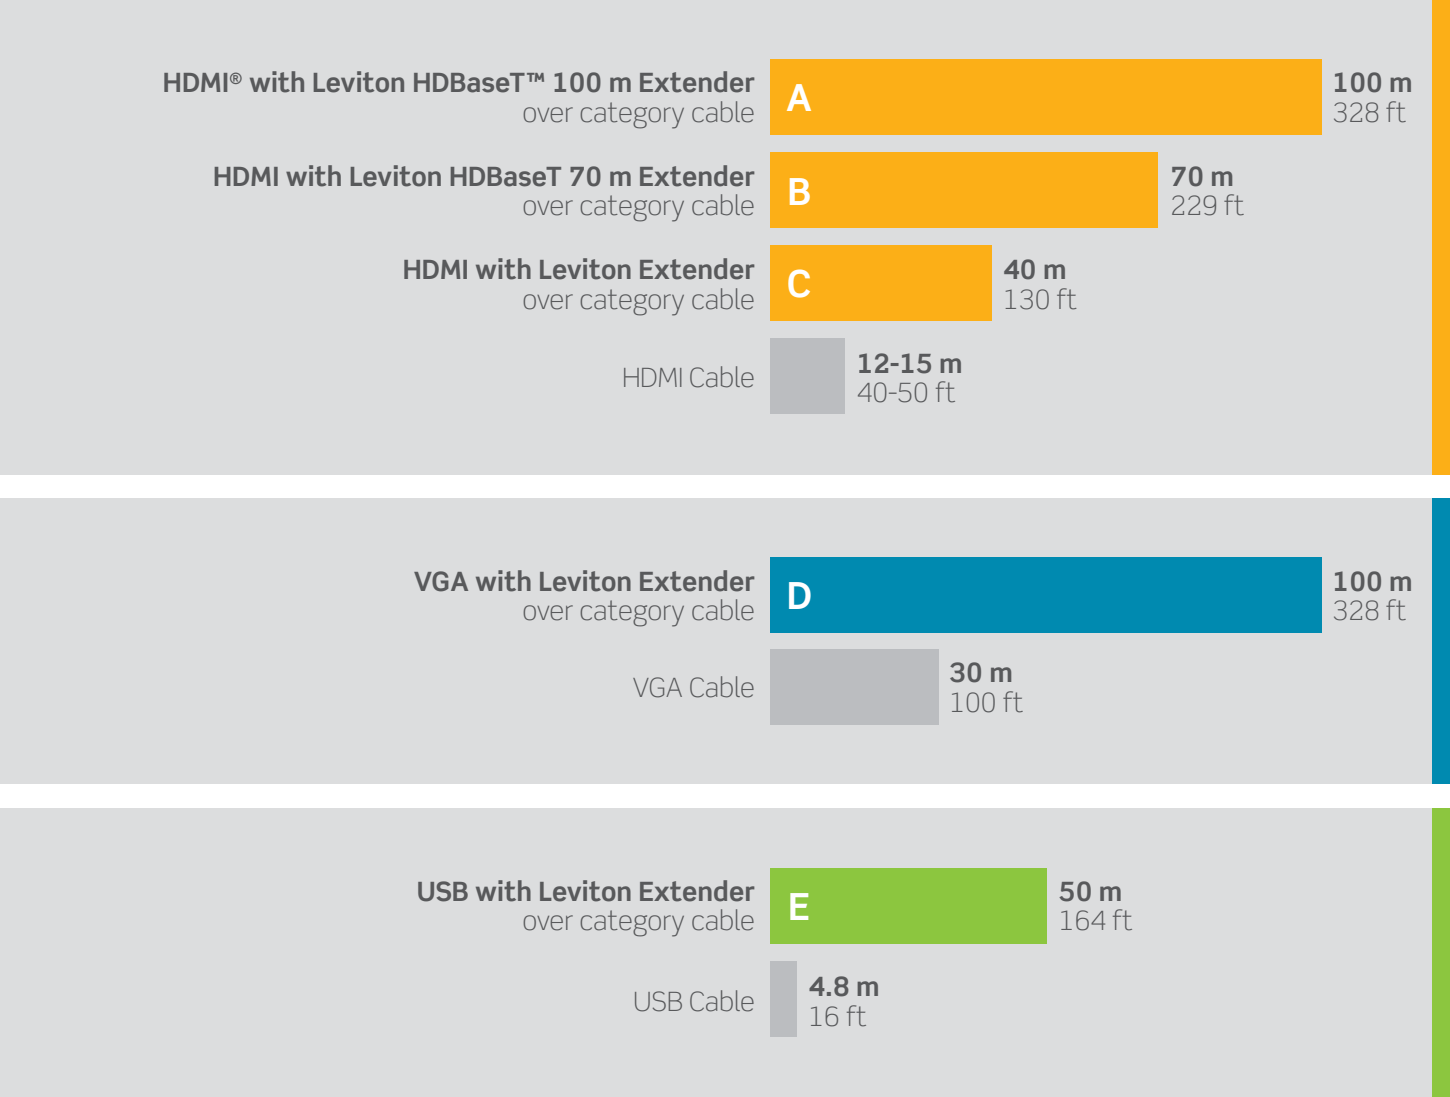

EXTENDING HIGH-QUALITY AV SIGNALS OVER CATEGORY CABLE

Deliver the high-quality audio and video required for today’s technologies with Leviton IT/AV Systems, which include signal extenders for long distance transmission of HD video. We offer extenders for a variety of connection types that increase cable distance and retain high signal performance.

Below are recommended maximum lengths using Leviton extenders, compared to maximum lengths for different AV cables: