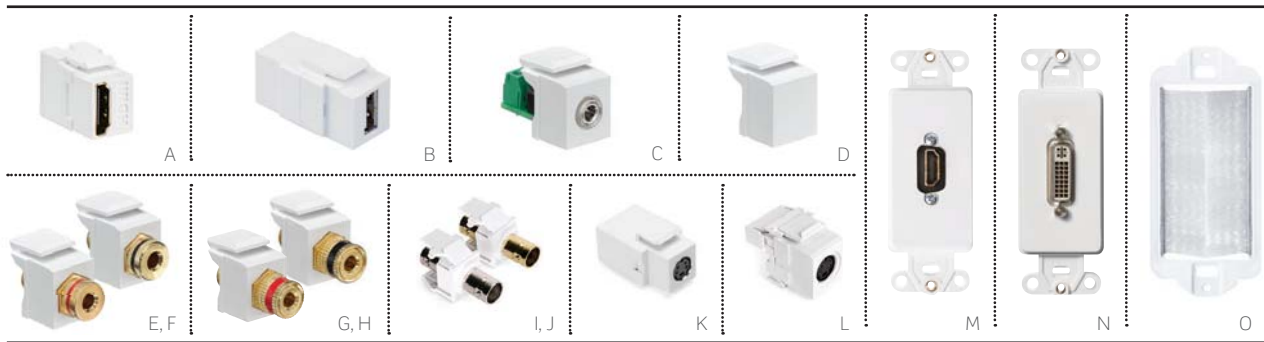

Below are recommended maximum lengths using Leviton extenders, compared to maximum lengths for different AV cables:

AV CONNECTORS & ADAPTERS

- HDMI® connector works with HDMI Type A connectors
- Binding Post and Banana Jack connectors are excellent for advanced audio
- QuickPort Blanks secure unused ports in wallplates and housings for future expansion
- 3.5 mm Stereo Adapter facilitates classroom, workstation, and computer audio applications
- Use BNC connectors for commercial CCTV or commercial video signals
- S-video for enhanced video streams available in feedthrough and 110 termination
- Decora® wallplate inserts with HDMI and DVI connections provide high-definition video with in-wall wiring
- Decora brush passthrough offers a clean, professional appearance when cables need to pass through a wall opening

QUICKPORT AV CONNECTORS & BLANKS

DESCRIPTION	WHITE	LT. ALMOND	IVORY	GREY	BLACK	BROWN
[A] HDMI Connector, feedthrough	40834-00W	40834-00T	40834-00I	—	40834-00E	—
[B] USB A/A Connector, feedthrough	40835-00W	—	40835-00I	40835-00G	—	—
[C] 3.5 mm Stereo Adapter, screw terminal	40839-SWS	—	40839-SIS	—	—	—
[D] Blank Insert (pack of 10)	41084-0BW	41084-0BT	41084-0BI	41084-0BG	41084-0BE	41084-0BB
[E] Banana Jack Connector, red stripe, feedthrough	40837-BWR	40837-BTR	40837-BIR	—	—	—
[F] Banana Jack Connector, black stripe, feedthrough	40837-BWE	40837-BTE	40837-BIE	—	—	—
[G] Binding Post Connector, red stripe, feedthrough	40833-BWR	40833-BTR	40833-BIR	—	40833-BER	40833-BBR
[H] Binding Post Connector, black stripe, feedthrough	40833-BWE	40833-BTE	40833-BIE	—	40833-BEE	40833-BBE
[I] BNC Connector, nickel plated, feedthrough	41084-BWF	41084-BTF	41084-BIF	41084-BGF	41084-BEF	41084-BBF
[J] BNC Connector, gold plated, feedthrough	40832-0BW	40832-0BT	40832-0BI	—	—	—
[K] S-Video Connector, feedthrough	40734-CVW	—	40734-CVI	—	—	—
[L] S-Video Adapter, 110 termination	40734-SVW	40734-SVT	40734-SVI	40734-SVG	40734-SVE	—