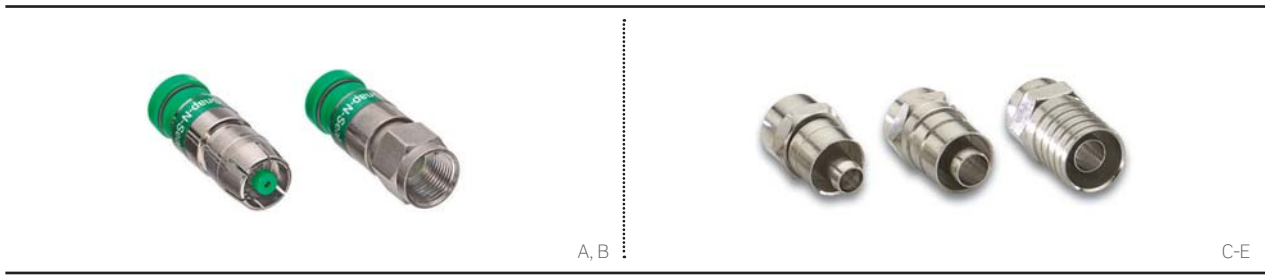

### AV SOLUTIONS

Leviton IT/AV systems combine category-rated structured cabling with audiovisual signal extenders over HDBaseT™ certified links to create plug-and-play solutions with no programming required. The enterprise-grade systems allow contractors to extend AV signals over twisted-pair cabling with the same tools used for installing datacom infrastructure. They can then test and certify the installation to Ethernet standards to ensure high signal performance after they leave the jobsite.

Signal Extension

AV SOLUTIONS

**HDMI®**

**A:** HDBaseT™ 100 m Extender

**B:** HDBaseT 70 m Extender

**C:** 40 m Extender

**VGA**

**D:** 100 m Extender

**USB**

**E:** 50 m Extender

**COMPRESSION & CRIMP-ON F-CONNECTORS**

- Leviton compression and crimp-on connectors are ideal for more specialized AV applications
- Compression connectors offer an airtight seal and secure fitting for increased cable retention
- Crimp-on connectors are an economical solution for less demanding applications

**COMPRESSION, CRIMP-ON & TWIST-ON RCA & F CONNECTORS**

DESCRIPTION	RG-59 CABLE	RG-6 CABLE	RG-6 QUAD SHIELD
RCA Compression Connector (colored rings included)	—	—	<b>[A]</b> 40985-CRU
Compression F-Connector (colored rings included)	—	—	<b>[B]</b> 40985-CPF
F-Connectors, one-piece crimp-on (bag of 100)	<b>[C]</b> 40985-1P9	<b>[D]</b> 40985-1P6	<b>[E]</b> 40985-0Q6