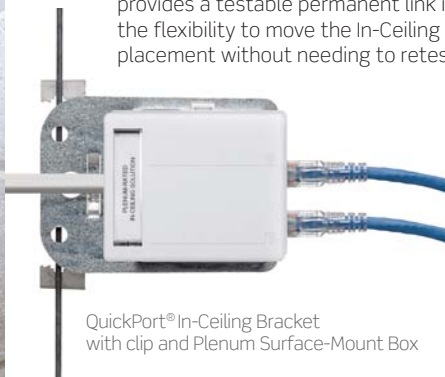

See page A35 for master compression and crimping tools.

**SPOTLIGHT**

**In-Ceiling System for Wireless Access Points**

An In-Ceiling System provides a fixed location for terminating a data connector, creating a more reliable and consistent connection than a direct connect plug. This fixed connection also reduces the possibility of damage during construction.

The system of plenum-rated cable, connectors, patch cords, boxes, and brackets provides a testable permanent link in drop ceilings to WAPs, while allowing the flexibility to move the In-Ceiling Bracket to refine Wi-Fi® coverage or WAN placement without needing to retest the link.