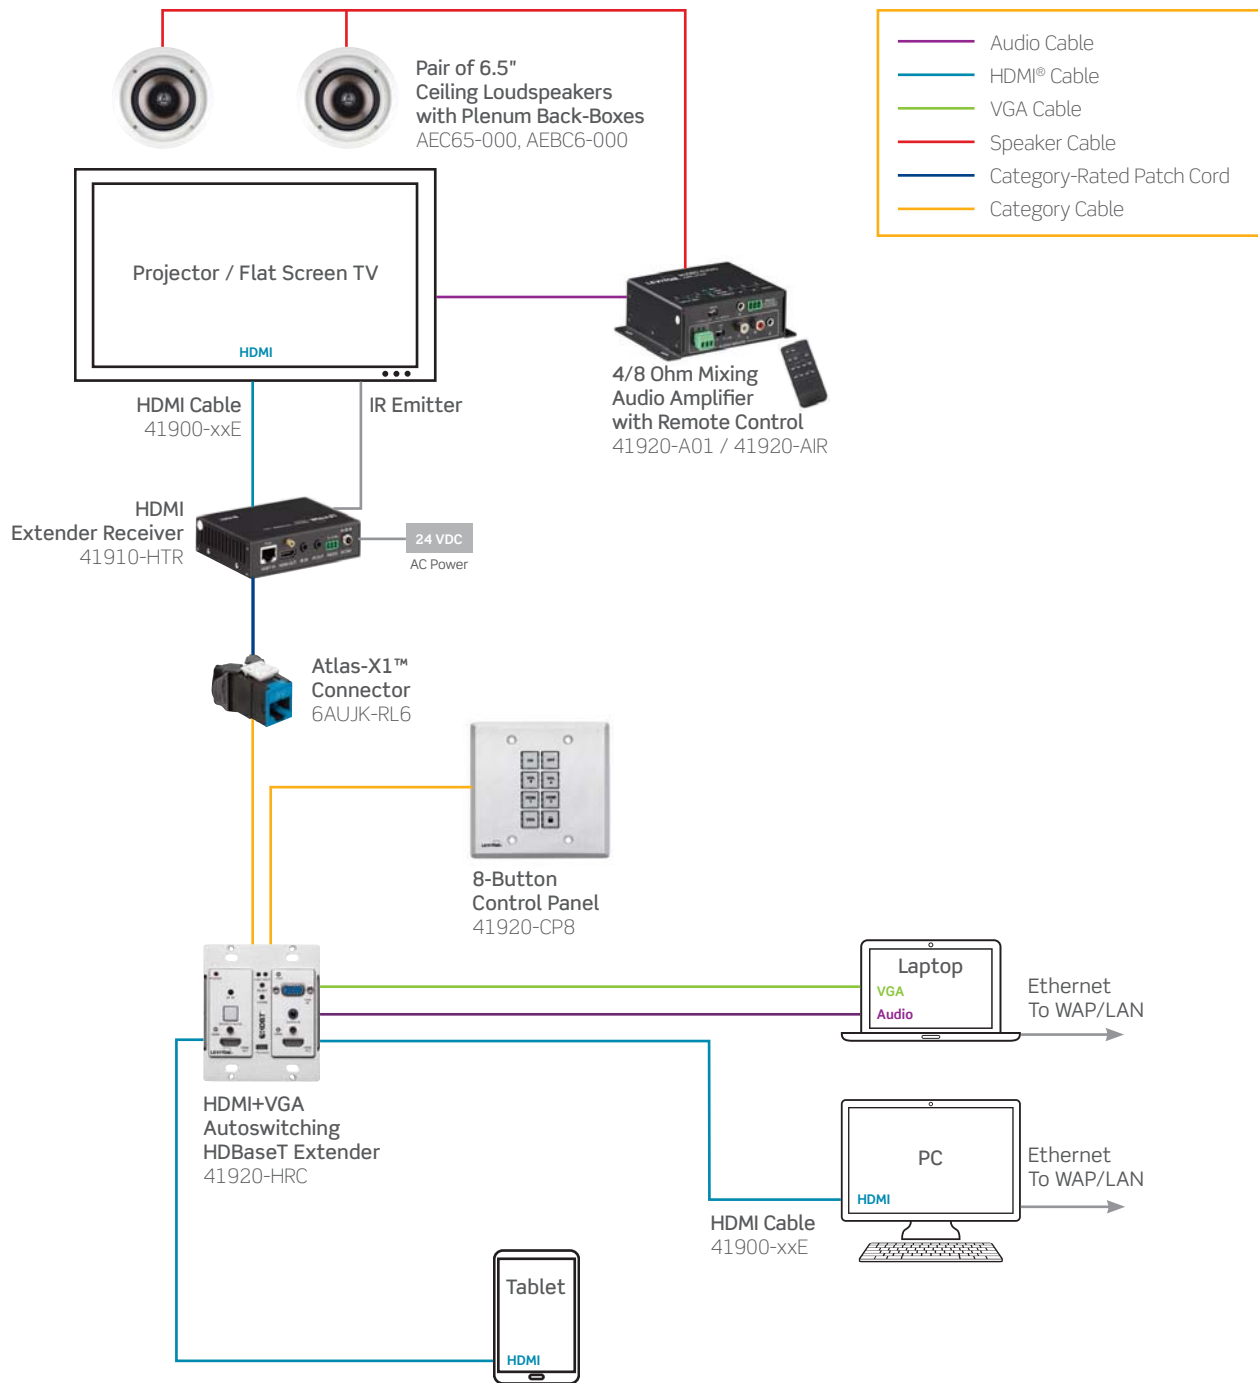

## LEVITON ARCHITECTURAL EDITION® POWERED BY JBL IN-WALL & IN-CEILING SPEAKERS

- JBL titanium-laminate drivers maintain accuracy and clarity even at frequency extremes
- Straight-Line Signal Path™ (SSP) crossover network for minimal signal distortion
- Long-excursion woofers with butyl-rubber half-round surrounds and extended pole-piece magnetic structures for maximum bass impact and dynamic range
- Low-diffraction, swivel-tweeter mounting system for optimum stereo imaging
- Heavy-duty push-type input terminals for long-term connection integrity
- Integrated dog-ear mounting brackets (optional rough-in kits available for installation in new homes)
- Acoustically transparent, paintable grills

## LEVITON ARCHITECTURAL EDITION POWERED BY JBL ALL WEATHER SPEAKERS

- Two-way weatherized speakers sold in pairs with professional grade grilles and inputs
- Features 5.25-inch woofer and 1-inch tweeter
- Rotatable mounting brackets for angling towards listener or mounting horizontally

## SPEC-GRADE SOUND SPEAKERS

- AeroNylon tweeter diaphragm provides crystal-clear treble response and exceptionally accurate tracking of even the most challenging musical transients
- Built-in AutoSurge® circuit protection helps prevent speaker damage
- Advanced phase/time alignment guide properly aligns sound without misaligning the tweeters
- Precision dividing network ensures total audio signal electronic integrity up to the last microsecond before the signal is converted into sound
- Inert mounting frame with “dogleg” installation points eliminates any transmitted vibrations that could alter in-wall or in-ceiling sound quality
- Acoustically transparent, paintable grills