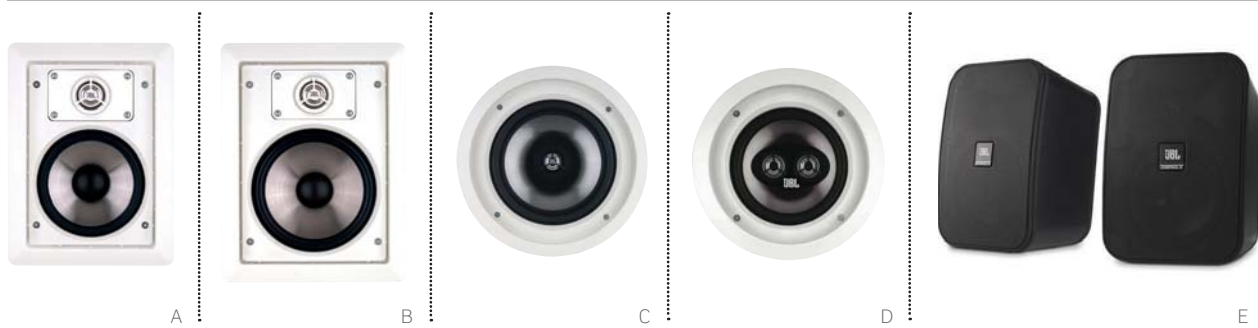

## LEVITON ARCHITECTURAL EDITION® POWERED BY JBL IN-WALL & IN-CEILING SPEAKERS

- JBL titanium-laminate drivers maintain accuracy and clarity even at frequency extremes
- Straight-Line Signal Path™ (SSP) crossover network for minimal signal distortion
- Long-excursion woofers with butyl-rubber half-round surrounds and extended pole-piece magnetic structures for maximum bass impact and dynamic range
- Low-diffraction, swivel-tweeter mounting system for optimum stereo imaging
- Heavy-duty push-type input terminals for long-term connection integrity
- Integrated dog-ear mounting brackets (optional rough-in kits available for installation in new homes)
- Acoustically transparent, paintable grills

## SPEC-GRADE SOUND SPEAKERS

- AeroNylon tweeter diaphragm provides crystal-clear treble response and exceptionally accurate tracking of even the most challenging musical transients
- Built-in AutoSurge® circuit protection helps prevent speaker damage
- Advanced phase/time alignment guide properly aligns sound without misaligning the tweeters
- Precision dividing network ensures total audio signal electronic integrity up to the last microsecond before the signal is converted into sound
- Inert mounting frame with “dogleg” installation points eliminates any transmitted vibrations that could alter in-wall or in-ceiling sound quality
- Acoustically transparent, paintable grills