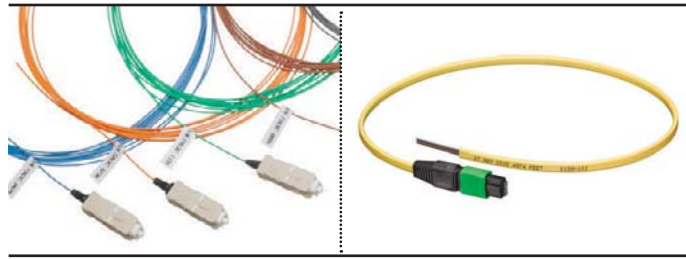

Secure Keyed MTP®-LC Harness

SECURE KEYED LC HARNESSES

- Locking design prevents unauthorized and inadvertent moves, adds, and changes
- Duplex LC connectors can only be removed with matching-color extraction tool
- Choose from eight colors to segregate and secure networks
- Duplex LC connectors plug into any industry-compliant LC adapter or interface
- Polarity is A to A
- Harnesses are part of the Leviton Make-to-Order (MTO) program

SECURE KEYED LC MTP-LC HARNESS OPTIONS					
KEYED COLOR	FIBER TYPE	FIBER COUNT	TERMINATION	CABLE LENGTH (FEET)	1ST & 2ND BREAKOUT (INCHES)
• White	• OS2	• 12	FIRST END	• 3	• 0-48
• Yellow	• OM2	• 24	• MTP (female) (standard)	• 5	
• Orange	• OM1		• MTP (male)	• 6	
• Red	• OM3		SECOND END	• 8	
• Blue	• OM4 (Aqua)		• Secure Keyed LC Duplex (uni-body)	• Other	
• Green	• OM4+ (Violet)				
• Slate					
• Black					

For assistance customizing your harnesses, please call Tech Support at (800) 824 3005.

ECONOMY SINGLE-MODE PATCH CORDS

- Available in standard LC, SC, ST, or hybrid options
- Riser-rated, duplex zip-cord single-mode cable
- UPC or APC polish-style connectors
- < 0.3 dB insertion loss, -55 dB (UPC) / -65 dB (APC) return loss
- Low-Smoke Zero-Halogen (LSZH) OS2 available by special order

* = Minimum order quantities and lead times may apply.

Contact inside sales at (800) 722 2082 for 6-fiber pigtail kits, other configurations, or custom lengths.

ECONOMY PIGTAILS

- Available in LC, SC, or ST connector styles
- Multimode, laser-optimized multimode, or single-mode fiber types
- Stock available for white 900 μm buffer in 3-meter length
- Application use: fusion or mechanical splicing
- 12-fiber color-coded pigtail kit, colors per ANSI/TIA-598-C