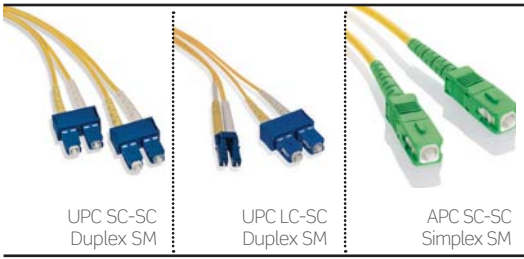

Secure Keyed MTP®-LC Harness

SECURE KEYED LC HARNESSES

- Locking design prevents unauthorized and inadvertent moves, adds, and changes
- Duplex LC connectors can only be removed with matching-color extraction tool
- Choose from eight colors to segregate and secure networks
- Duplex LC connectors plug into any industry-compliant LC adapter or interface
- Polarity is A to A
- Harnesses are part of the Leviton Make-to-Order (MTO) program

SECURE KEYED LC MTP-LC HARNESS OPTIONS					
KEYED COLOR	FIBER TYPE	FIBER COUNT	TERMINATION	CABLE LENGTH (FEET)	1ST & 2ND BREAKOUT (INCHES)
• White	• OS2	• 12	FIRST END	• 3	• 0-48
• Yellow	• OM2	• 24	• MTP (female) (standard)	• 5	
• Orange	• OM1		• MTP (male)	• 6	
• Red	• OM3		SECOND END	• 8	
• Blue	• OM4 (Aqua)		• Secure Keyed LC Duplex (uni-body)	• Other	
• Green	• OM4+ (Violet)				
• Slate					
• Black					

For assistance customizing your harnesses, please call Tech Support at (800) 824 3005.

ECONOMY SINGLE-MODE PATCH CORDS

- Available in standard LC, SC, ST, or hybrid options
- Riser-rated, duplex zip-cord single-mode cable
- UPC or APC polish-style connectors
- < 0.3 dB insertion loss, -55 dB (UPC) / -65 dB (APC) return loss
- Low-Smoke Zero-Halogen (LSZH) OS2 available by special order

* = Minimum order quantities and lead times may apply.

Contact inside sales at (800) 722 2082 for 6-fiber pigtail kits, other configurations, or custom lengths.

ECONOMY PIGTAILS

- Available in LC, SC, or ST connector styles
- Multimode, laser-optimized multimode, or single-mode fiber types
- Stock available for white 900 μm buffer in 3-meter length
- Application use: fusion or mechanical splicing
- 12-fiber color-coded pigtail kit, colors per ANSI/TIA-598-C