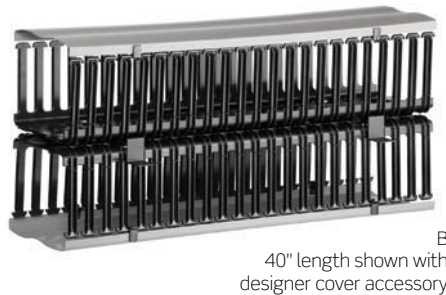

CABLE MANAGEMENT | Versi-Duct® Vertical Management

Versi-Duct® Cable Management System

The Leviton unique Versi-Duct® system is a versatile cable management solution for copper and fiber installations. The innovative system fits on any standard equipment rack, and accessories enable a wide range of cable management configurations.

Features and Benefits

Versi-Duct® 8" Channel Cable Management

- Ideal for today's large-scale deployments and Cat 6A installations with typical larger-diameter cable
- 80-inch channel ships in two 40-inch pieces for easier handling and installation
- Channels available with standard black cover
- Designer cover (gray) available as an accessory
- Channels include mounting bracket kit and two covers, one slack-loop organizer, and one cable retainer, per 80-inch side (front or front/rear)
- Covers feature integrated dual-hinge for easy accessibility
- Channels can be side- or center-mounted for better space utilization
- Large finger-passthrough space aligns with rack units

Versi-Duct® 8" Channel Vertical Cable Management and Accessories

Description	Front Only	Front & Rear
Vertical 80" length, 8" W x 8" D channel, standard black cover, hinged	[A] 8980L-VFO*	[B] 8980L-VFR
Vertical 40" Cover, 8" W, black (set of 4)	—	8940L-SRC
Vertical 40" Designer Cover, 8" W, gray (set of 2)	—	89265-8DC
Vertical Center Mounting Bracket, 8" W channel (bag of 4)	—	89265-BKT
Vertical Cable Retainer, 8" W channel (bag of 6)	—	[C] 89265-WR1
Vertical Slack Loop Organizer, 8" W channel (package of 2)	—	[D] 89265-SL1