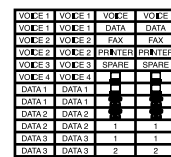

QuickPort® Cat 5/3 & USOC UTP Connectors

Features and Benefits

GigaMax® UTP QuickPort® Connectors

- Single T568A or T568B wiring labels simplify terminations
- Narrow connector profile for high-density installations
- Compatible with Fluke JackRapid™ Punchdown Tool for quick and easy terminations
- Durable one-piece frame built for longevity
- Made in the USA

Cat 5/3 & USOC UTP QuickPort® Connectors

- Single T568A or T568B wiring labels simplify terminations
- Narrow connector profile for high-density installations
- Compatible with Fluke JackRapid™ Punchdown Tool for quick and easy terminations
- Durable one-piece frame built for longevity
- Made in the USA

Connector Adapter Bezels

- Allow QuickPort® connectors to be open spacing installed into third-party wallplates and surface-mount boxes
- Bezel color will be visible after installation
- Packaged individually and sold separately from connectors
- CommScope® bezels fit SYSTIMAX® or Uniprise® wallplates and surface-mount boxes

GigaMax® Cat 5e UTP QuickPort® Connectors

Description	Cat. No.	Quickpack® 25-Pack	Quickpack 150-pack with JackRapid™ Tool
[A] GigaMax® Cat 5e UTP Channel-Rated Connector	5G108-R*5	5G108-B*5	5G108-J*5

Cat 5/3/USOC UTP QuickPort® ConnectorsJR

Cat 5 Connector	41108-R*5
Cat 3 Connector	41108-R*3
USOC Connector, 8P8C	41108-R*8
USOC Connector, 6P6C	41106-R*6

Connector Adapter Bezels

LexCom Connector Adapter Bezel (connector not included)	AB300-00⁺
CommScope® Connector Adapter Bezel (connector not included)	AB100-00⁺
Clipsal® Connector Adapter Bezel (connector not included)	AB200-00[*]

* = Colors: Choose from any of the colors on page R-3.

[^] = Colors: White (W), Ivory (I), Orange (O), Blue (L), and Black (E).

⁺ = Colors: Choose from white or black.