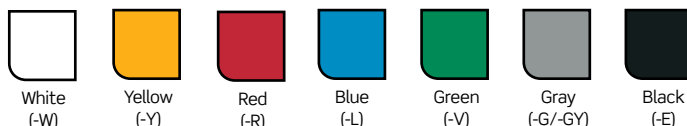

eXtreme® Cat 6A Standard Patch Cords

- Strain-relief boot ensures long-term network performance
- Snagless design prevents tab breakage
- Independently tested and verified by Intertek (ETL) to meet ANSI/TIA-568-C.2 channel requirements
- Color-matched cords and boots
- Low-Smoke Zero-Halogen (LSZH) cords available
- eXtreme® Cat 6A standard patch cords use the same cord for UTP or shielded installations

[A] Atlas-X1™ Cat 6A Component-Rated SlimLine Boot Patch Cord, CMR

Description	White	Yellow	Red	Blue	Green	Gray	Black
3-Foot Patch Cord	6AS10-03W	6AS10-03Y	6AS10-03R	6AS10-03L	6AS10-03G	6AS10-03S	6AS10-03E
5-Foot Patch Cord	6AS10-05W	6AS10-05Y	6AS10-05R	6AS10-05L	6AS10-05G	6AS10-05S	6AS10-05E
7-Foot Patch Cord	6AS10-07W	6AS10-07Y	6AS10-07R	6AS10-07L	6AS10-07G	6AS10-07S	6AS10-07E
10-Foot Patch Cord	6AS10-10W	6AS10-10Y	6AS10-10R	6AS10-10L	6AS10-10G	6AS10-10S	6AS10-10E
15-Foot Patch Cord	6AS10-15W	6AS10-15Y	6AS10-15R	6AS10-15L	6AS10-15G	6AS10-15S	6AS10-15E
20-Foot Patch Cord	6AS10-20W	6AS10-20Y	6AS10-20R	6AS10-20L	6AS10-20G	6AS10-20S	6AS10-20E

Color Choices Copper patch cords are offered in a wide range of colors. To order colors, add suffix to Cat. No.

xx = Length in feet
 ~ = Color: White (W), Red (R), Blue (L), Gray (S)
 ++ = Color: White (WH), Blue (BL), Gray (GY)
 ° = Length in meters
 All Leviton Cat 6A patch cords are RoHS Compliant.