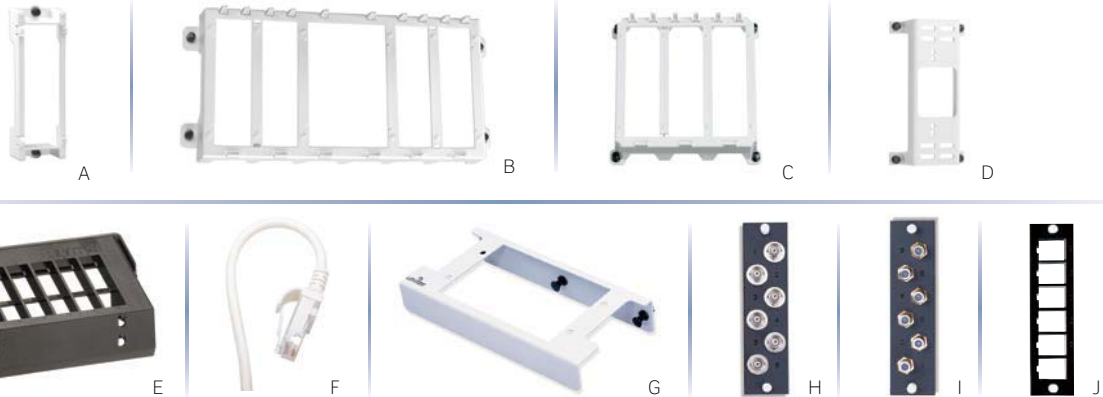

MOUNTING BRACKETS & PATCH CORDS

Mounting Brackets & Patch Cords

Mounting Brackets	
Description	Cat. No.
[A] Single Plastic Bracket, for single expansion board, White	47612-SBK
[B] Standard (12" width) Expansion Plastic Bracket, for up to five expansion boards, White	47612-EBK
Shelf Plastic Bracket, for up to three expansion boards and CatV splitter, White (compact width)	47612-VSB
[C] Compact (6" width) Expansion Plastic Bracket, for up to three expansion boards, White	47612-HBK
[D] Data Plastic Bracket, for mounting routers and switches	47612-DBK
[E] 12-Port QuickPort® Mounting Bracket	47600-QPB

1. **Features and Benefits**
2. Made of sturdy white ABS plastic
   - Include push-lock pins
   - Snap-in installation in any Leviton 14", 21", 28", or 42" Structured Media® Enclosure
   - Allow for cable management via routing under bracket
   - 12-port bracket made of black polycarbonate
   - 12-port bracket accepts all QuickPort® connectors

Patch Cords	
Description	Cat. No.
[F] HOME 5e® Ultra High-Flex Patch Cord	5HHOM-xx*
8-Conductor Flat Telephone Patch Cord, 8" long	42400-8FG

xx length: 6" (6), 1' (01), 2' (02), 3' (03), or 4' (04)

1. **Features and Benefits**
2. Low-profile Ultra High-Flex Patch Cords allow tighter radius connections
   - Available in five lengths and two colors

Color Choices *Patch cords are offered in two colors. To order colors, add suffix to Cat. No.

Multimedia Adapter Bracket and Mounting Plates	
Description	Cat. No.
[G] Multimedia Adapter Bracket	47612-MMA
[H] BNC Mounting Plate, 6-pack, loaded	5F100-BNC
[I] F-Connector Mounting Plate, 6-pack, loaded	5F100-6VF
[J] QuickPort® Mounting Plate, 6-pack, unloaded	5F100-6QP

1. **Features and Benefits**
2. Bracket is constructed of white powder-coated steel
   - Plates are constructed of black powder-coated steel
   - Bracket includes push-lock pins for mounting in Structured Media® enclosures