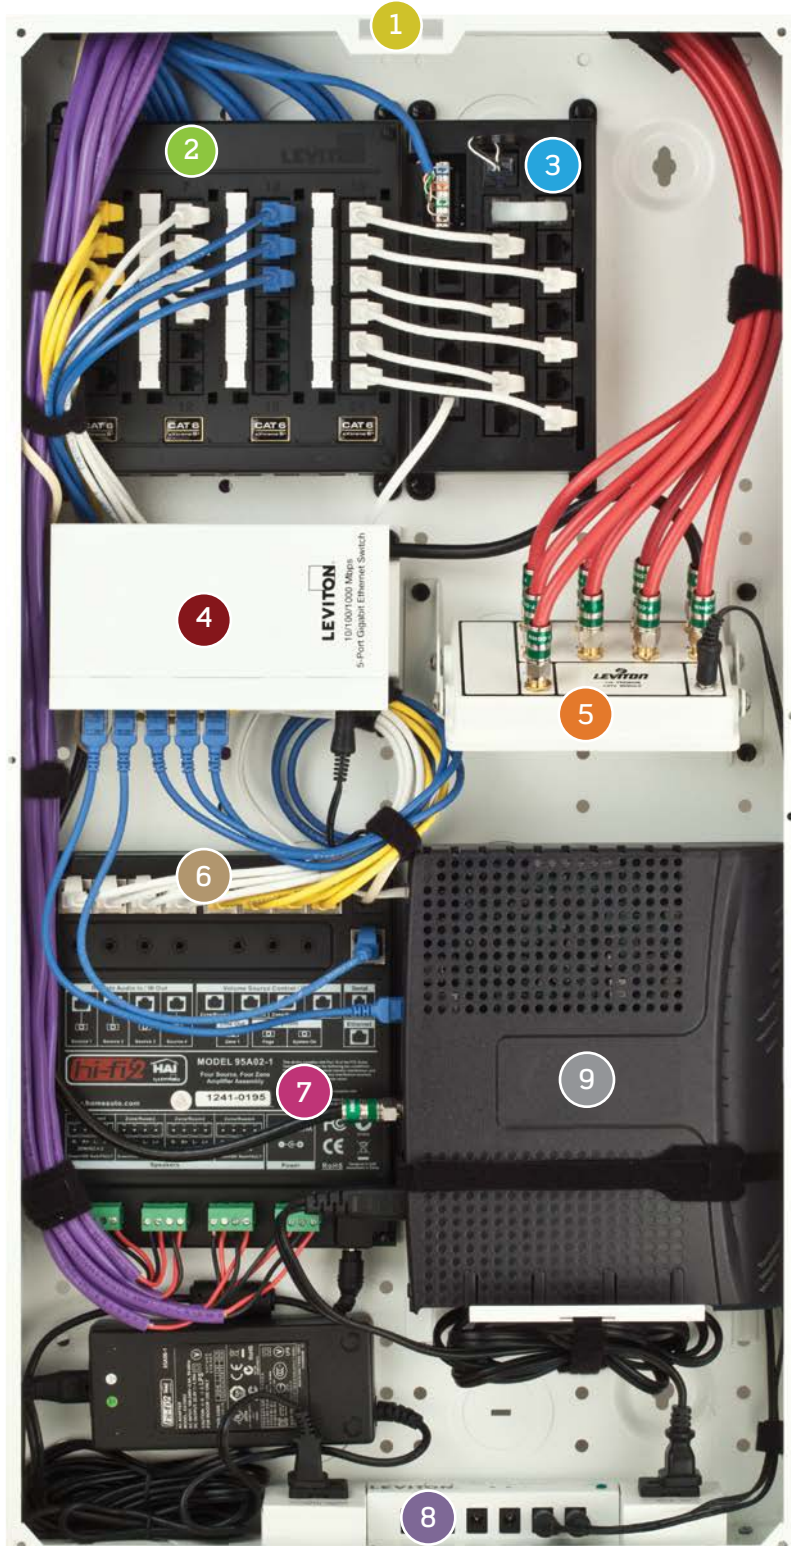

- 1 Structured Media® Enclosures**
These versatile enclosures allow you to manage and distribute a full range of voice, data, audio, and video wiring from one central location. We have enclosure solutions for wood frame, concrete, and cinder block construction.
- 2 Data Patching & Distribution**
Leviton offers durable Cat 6 and 5e panels and modules for data cable distribution. The high-end Twist & Mount Panel makes installation easy and provides easy access for moves, additions, or changes in the home network.
- 3 Telephone Patching & Distribution**
Choose from a wide selection of telephone distribution boards, modules, or panels for the secure feel and sound of a telephone landline. Our Telephone Input Distribution Panel (TIDP) supports inputs for use with “triple-play” modems and complements the look and simplicity of our Twist & Mount Patch Panels.
- 4 Internet Routers & Switches**
Leviton has high-speed routers to share Internet access over a Wide Area Network (WAN) in the home or office, and Ethernet switches to network additional PCs, printers, and other peripherals beyond router capacity.
- 5 Premium & Passive CatV Splitters**
Distribute the incoming RF signal to locations throughout a home via coaxial cable using Leviton passive CatV splitters, or use Premium splitters to optimize the performance of digital cable signals to handle HDTV. The Premium splitter’s forward-path internal amplifier provides equal input and output levels on all ports.