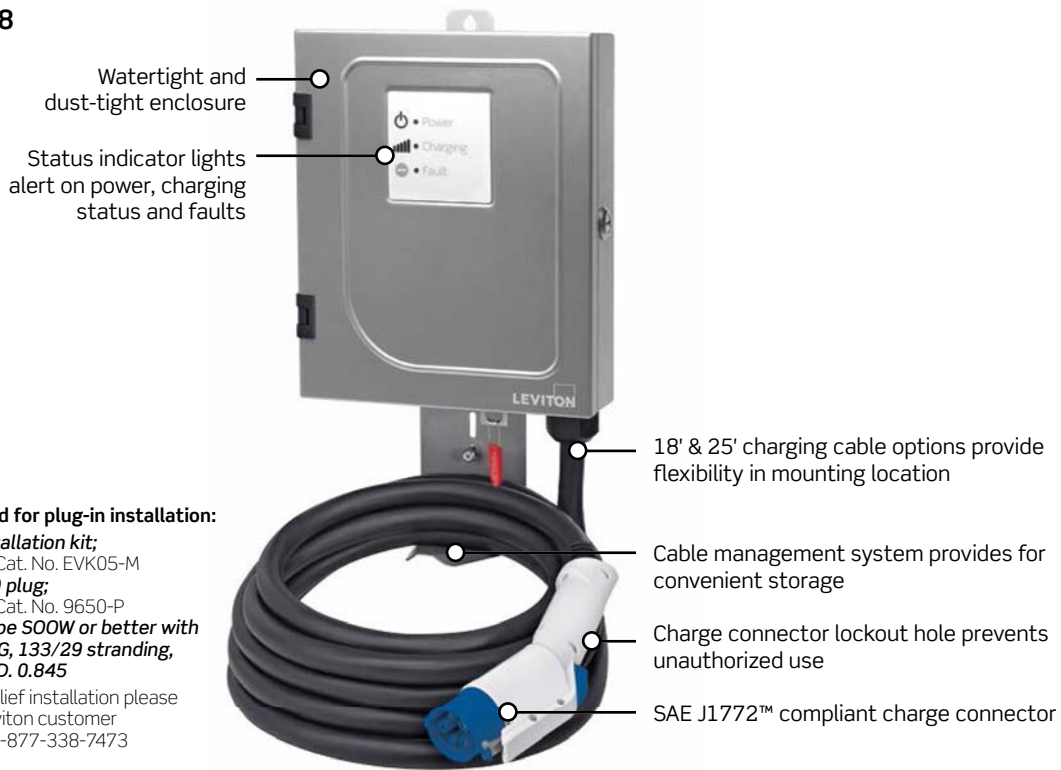

NON-NETWORK CHARGING STATIONS | evr-green®320

evr-green® 320

Electric Vehicle Charging Station for Level 2 EV Charging: 32A, 7.7kW Output

Leviton's Evr-Green® 320 Charging Station enables fast-charging of any SAE J1772™ compatible electric vehicle.

Features and Benefits

- Compatible with all charging station standards and recommended practices, including SAE J1772™, NEC 625, UL 2231 and UL 2594
- Built-in communication verifies proper connection before charging can commence
- “Non-permanent” installation also makes it easier to remove and replace or take with you in the event you move*
- Recommended and preferred brand for several major automakers
- “Auto-Reclosure” feature enables charging to restart following a minor fault, thereby reducing the chance of having an undercharged battery
- Charge Connector rated to 40A and utilizes low carbon footprint materials in construction
- Enclosure is rated NEMA Type 4 for indoor and outdoor use
- 18' and 25' charging cable options available
- Ground monitor interrupter circuit for safety
- Backed by an industry leading limited 3-year warranty

*When used in conjunction with Leviton's EVK05 Installation Kit and NEMA 6-50P input plug

EVB32-H18

Parts needed for plug-in installation:

- **Plug in installation kit;**
  i.e. Leviton Cat. No. EVK05-M
- **NEMA 6-50 plug;**
  i.e. Leviton Cat. No. 9650-P
- **18.5" of type SOOW or better with 2/8AWG + G, 133/29 stranding, nominal O.D. 0.845**
- For strain relief installation please contact Leviton customer service at 1-877-338-7473

Evr-Green® 320 EV Level 2 Charging Station

Description	Cat. No.
Evr-Green® 320 Charging Station, 32A, 7.7kW output, 18' charging cable, hard-wired	EVB32-H18
Evr-Green® 320 Charging Station, 32A, 7.7kW output, 25' charging cable, hard-wired	EVB32-H25
Pre-Wire Installation Kit for EVB32	EVK05-M