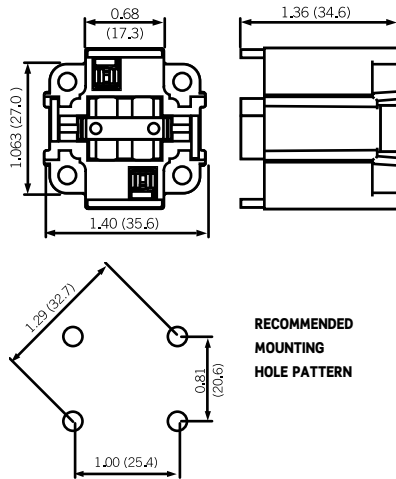

10mm Compact Fluorescent Lampholders (CFLs)

Features and Benefits

- “Smart” CFL lampholders are color-coded for easy wattage identification
- Bottom snap-in versions for easier panel assembly available for 16 Ga. and 18-20 Ga. panels
- All 4-pin lampholders have internal rejection feature that prevents insertion of 2-pin lamps
- Metal-spring lamp-retainer clip provides positive lamp retention and is more durable than plastic clips
- Two wiring ports per contact speed harness wiring
- Four screw holes for greater mounting flexibility
- Wire routing options for top or bottom side of mounting panel for easier assembly
- White thermoplastic body

26725-419

Note: Lamp names are trademarked by manufacturers

Continued on next page

CFL | 10mm Compact Fluorescent

Continued from previous page

10mm Compact Fluorescent Lampholders (CFLs)

Dimensions for 10mm Compact Fluorescent Lampholders

Bottom Snap-In CFLs for 18–20 Ga Panels
26725-421 Shown

4-Hole Bottom Screw-Down CFLs
26725-213 Shown

Lighting Fixtures and Lampholders