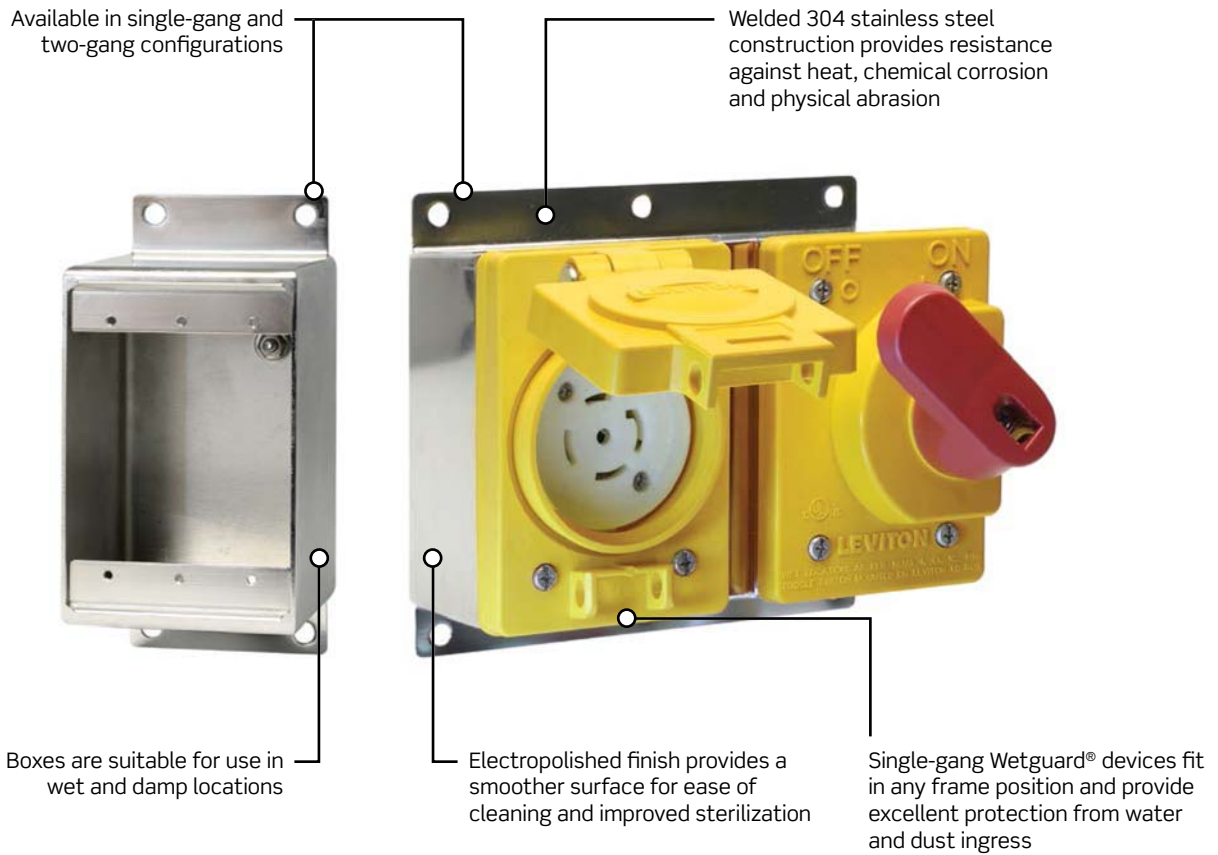

WETGUARD® STRAIGHT BLADE & LOCKING DEVICES
Stainless Steel FD Box System
FDSS1 and FDSS2 with 99W83-S & COVER-S

Stainless Steel FD Box System

Description	Box Volume	Cat. No.
Single-Gang Stainless Steel FD Box	37.2	FDSS1
Two-Gang Stainless Steel FD Box	87.3	FDSS2
3/4" Stainless Steel Hub	—	SSHUB