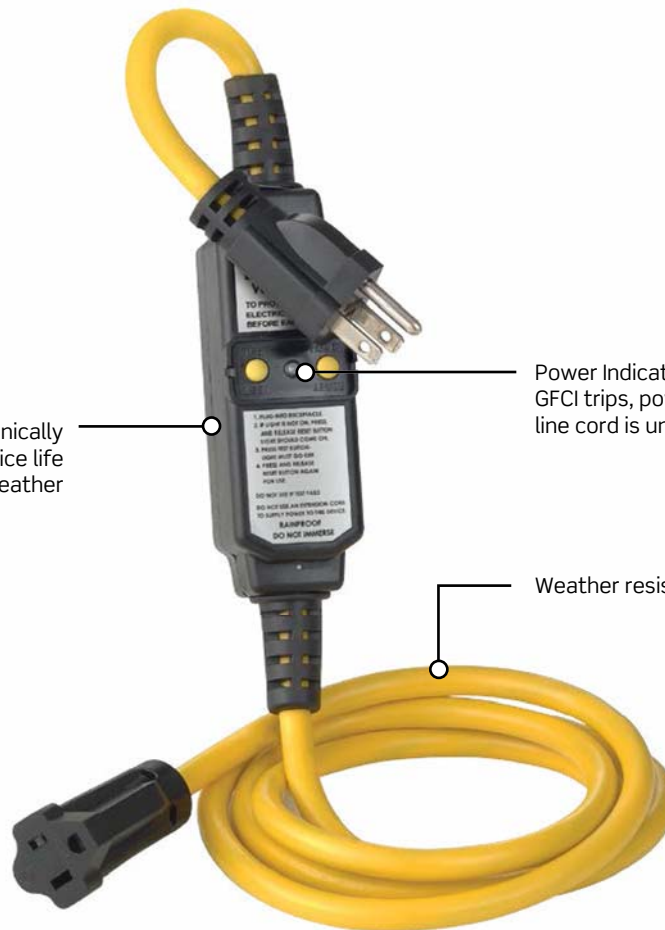

GFCI Cord Sets

Automatic and Manual Reset GFCI Devices

Leviton's automatic and manual reset GFCI devices are now sleeker and more rugged than ever. These fully OSHA compliant devices are also perfect for use in a variety of temporary power applications, such as recreation and marine vehicles, portable pools and generators, submersible pumps, vending machines and more.

Features and Benefits

- Rainproof, outdoor rated GFCI module
- Fully complies with NEC and OSHA regulations for construction sites
- Manual Reset Cord Sets (yellow body) will NOT automatically reset ON when power is applied or restored after a power interruption — RESET button must be actuated
- Automatic Reset Cord Sets (black body) will automatically reset ON when plugged in or when power is restored after a power interruption
- Power indicator light goes OFF if GFCI trips, power is interrupted, or GFCI is unplugged
- Open-neutral protection immediately trips the GFCI if the neutral conductor on the line side is opened, eliminating the possibility of the GFCI having a live hot leg
- Custom cord lengths and configurations available as special order
- Impact-resistant thermoplastic cover and body
- Water-resistant enclosure is sealed by ultrasonic welding
- Fully complies with NEC and OSHA regulations for construction sites
- UL/CSA listed cord sets and user-attachables; UL recognized power supply cords; complies with UL Standard 943 as a Class A GFCI
- CSA certified
- Backed by a limited 2-year warranty

GFA15-6C

Rainproof, polycarbonate, ultrasonically welded enclosure provides long service life and excellent resistance to harsh weather

Power Indicator light goes OFF if GFCI trips, power is interrupted or line cord is unplugged