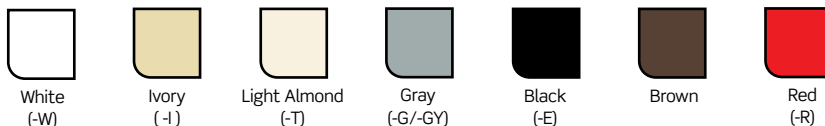

### AFTR1-W

**Color Choices** AFCI devices are offered in a wide range of colors. To order colors, add suffix to Cat. No.

Continued from previous page

**SmartlockPro® Outlet Branch Circuit AFCI Receptacles**