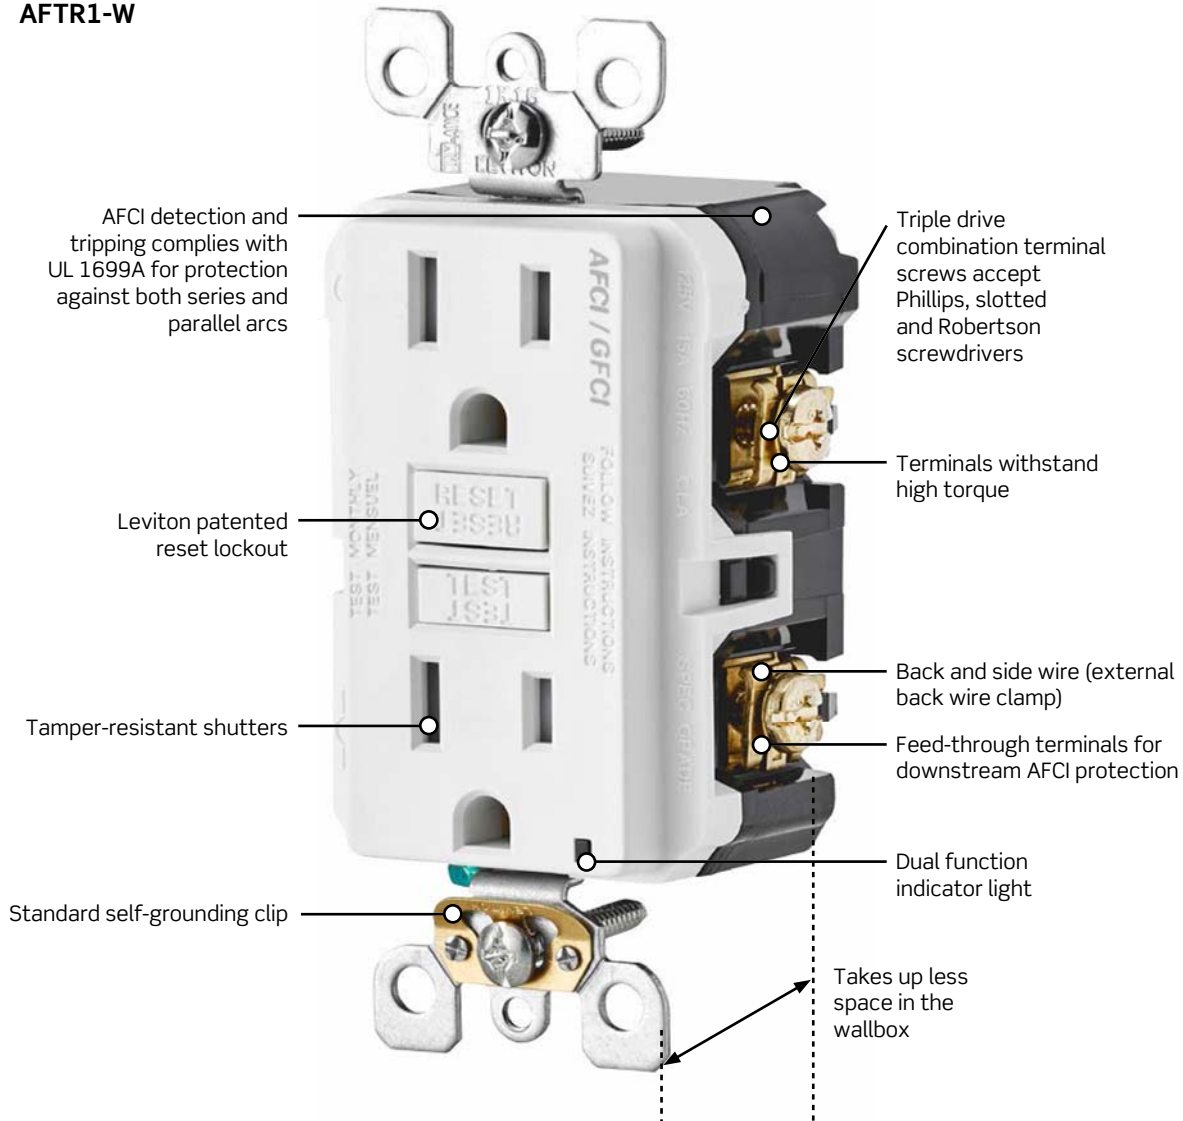

## AFCI Devices

SmartlockPro® Outlet Branch Circuit (OBC) AFCI Devices offer advanced technology to help protect against electrical fires. These devices are designed to interrupt power in the event potentially hazardous arcing is detected, which could originate from a number of sources including damaged wires and cords. Meeting the latest UL requirements for OBC AFCI outlets, they provide protection against series and parallel arcs. SmartlockPro® OBC AFCI devices feature Leviton's patented reset lockout and tamper-resistant technology. AFCI's are now required by the National Electrical Code® (NEC) in many areas of the home.

### AFTR1-W

**Color Choices** AFCI devices are offered in a wide range of colors. To order colors, add suffix to Cat. No.

Continued from previous page

**SmartlockPro® Outlet Branch Circuit AFCI Receptacles**

Hospital Grade Back and Side Wired AFCI w Reset/Lockout   Fed Spec			
Rating		15A-125V @ Receptacle 20A-125V Feed-Through	20A-125V @ Receptacle 20A-125V Feed-Through
NEMA		5-15R	5-20R
Description	Color	Cat. No.	Cat. No.
Tamper-Resistant Outlet Branch Circuit AFCI Receptacle with LED Indicator, Hospital Grade	White	AFTR1-HGW	AFTR2-HGW
	Ivory	AFTR1-HGI	AFTR2-HGI
	Light Almond	AFTR1-HGT	AFTR2-HGT
	Gray	AFTR1-HGG	AFTR2-HGG
	Black	AFTR1-HGE	AFTR2-HGE
	Brown	AFTR1-HG	AFTR2-HG
	Red	AFTR1-HGR	AFTR2-HGR

Combination AFCI/Switch, Back and Side Wired		
Rating		15A-125V Switch 20A-125V Feed-Through
Description	Color	Cat. No.
Outlet Branch Circuit	White	AFSW1-W
Combination AFCI/Switch with LED Indicator	Ivory	AFSW1-I
	Light Almond	AFSW1-T