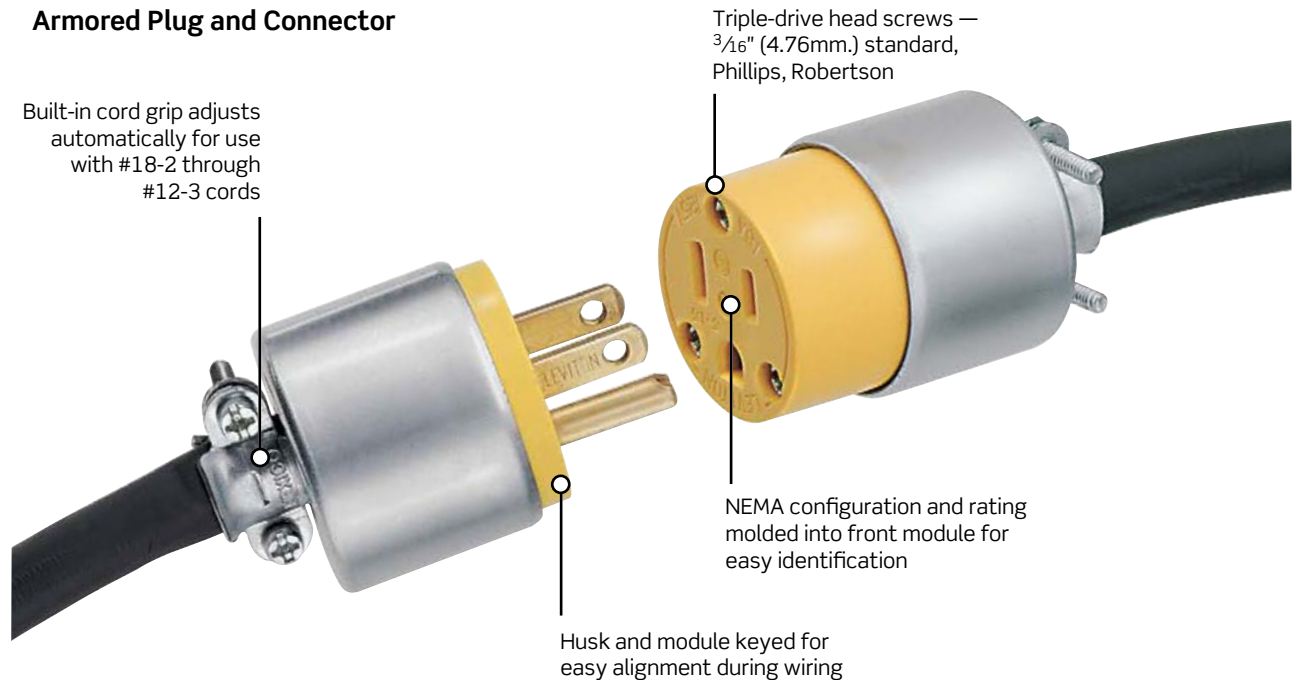

## 15A, 20A | Plugs/Connectors, Flanged Inlets/Outlets

### Residential Grade Plugs and Connectors, Flanged Inlets and Outlets

Leviton offers a large selection of 15 and 20 Amp residential grade straight blade plugs and connectors, available in a wide variety of features. These rugged performers are moisture, chemical and abuse resistant. Our EPTR rubber-backed plugs and connectors stand up to rough use, protecting against dirt and moisture. The deep-slotted, backed-out terminal screws draw backwire clamps securely over stripped leads for maximum conductivity.

#### Features and Benefits

- Triple-drive head screws — standard, Phillips, Robertson
- NEMA configuration number and rating molded on face of device for easy identification
- Rubber body is dirt and moisture resistant
- Deep-slotted, backed out terminal screws draw backwire clamps securely for maximum conductivity
- Husk and module keyed for easy alignment during wiring
- Built-in cord grip adjusts automatically for use with #18-3 through #12-3 cords (.245"-.655")
- Motor base inlet accepts #10 max. copper or copper clad wire

#### PVC Plugs & Connectors

- Rugged PVC body resists moisture and chemicals
- Unique dimpled body design provides a secure grip
- Speed-thread assembly screws tighten with just a few quick turns