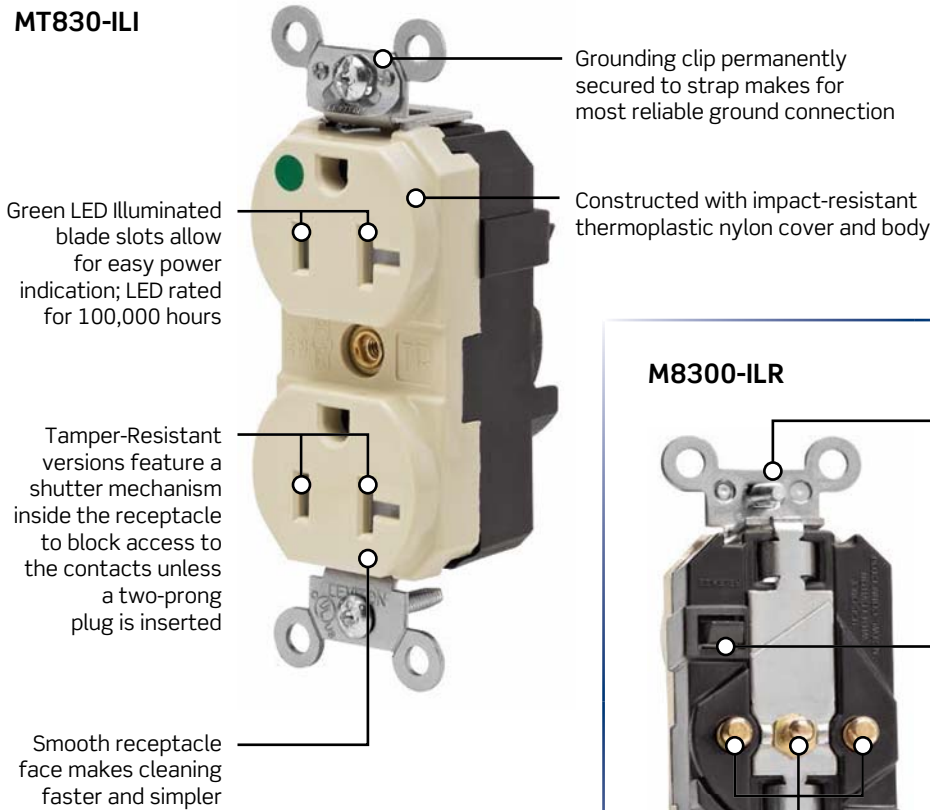

Lev-Lok® Extra Heavy-Duty Hospital Grade Modular Receptacles

Features and Benefits

- Constructed with impact-resistant thermoplastic nylon cover and body
- Smooth face prevents dirt from collecting
- Four corner latches securely fasten the receptacle's face to the body
- Large triple-wipe, brass "T" line contacts for superior contact and conductivity
- #12 AWG THHN wire leads, 6" length on MSTWL series wiring modules
- Grounding clip permanently secured to strap for easy, simple, and secure installation
- Receptacle face includes threaded brass bushing for reliable, secure wallplate attachment
- Wiring module locks and latches to the receptacle body providing double the connection security
- Receptacle to be installed only with Leviton MSTWL series wiring modules
- MSTWL wiring module shipped separately with protective cover and factory-installed circuit ID label
- Backed by a limited 10-year warranty

MT830-ILI