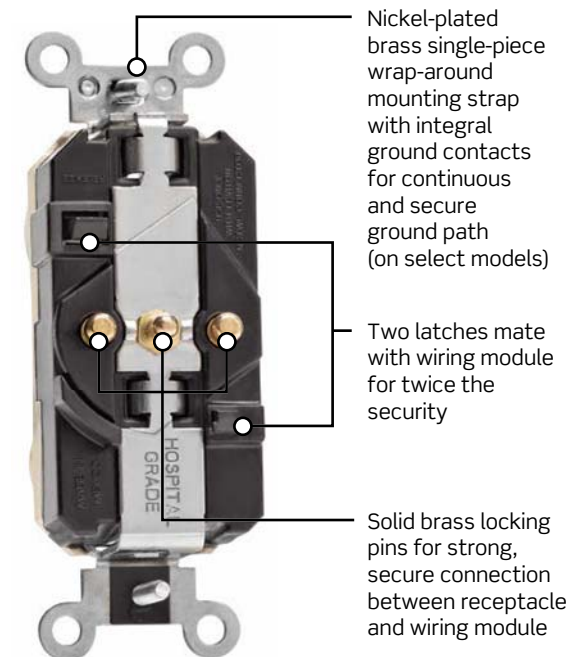

Lev-Lok® Extra Heavy-Duty Hospital Grade Modular Receptacles

Features and Benefits

- Constructed with impact-resistant thermoplastic nylon cover and body
- Smooth face prevents dirt from collecting
- Four corner latches securely fasten the receptacle's face to the body
- Large triple-wipe, brass "T" line contacts for superior contact and conductivity
- #12 AWG THHN wire leads, 6" length on MSTWL series wiring modules
- Grounding clip permanently secured to strap for easy, simple, and secure installation
- Receptacle face includes threaded brass bushing for reliable, secure wallplate attachment
- Wiring module locks and latches to the receptacle body providing double the connection security
- Receptacle to be installed only with Leviton MSTWL series wiring modules
- MSTWL wiring module shipped separately with protective cover and factory-installed circuit ID label
- Backed by a limited 10-year warranty

MT830-ILI

M8300-ILR