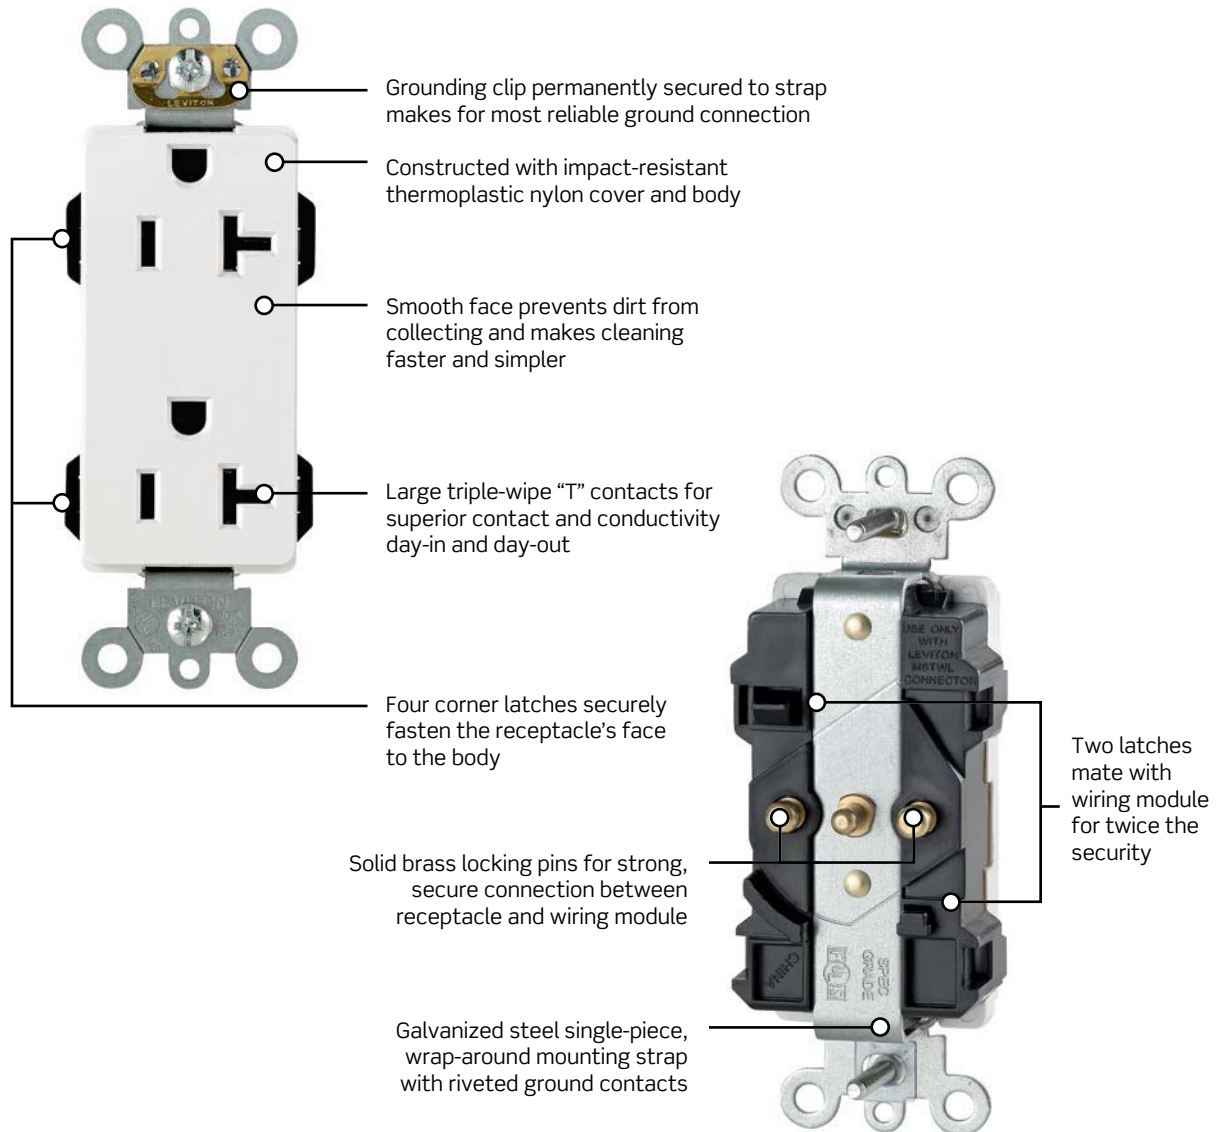

15A, 20A | Lev-Lok® Decora Plus™ Modular Receptacles

Lev-Lok® Decora Plus™ Heavy-Duty Specification Modular Receptacles

Features and Benefits

- Constructed with impact-resistant thermoplastic nylon cover and body
- Smooth face prevents dirt from collecting
- Four corner latches securely fasten the receptacle's face to the body
- Large triple-wipe, brass "T" line contacts for superior contact and conductivity
- #12 AWG THHN wire leads, 6" length on MSTWL series wiring modules
- Galvanized steel, wrap around mounting strap with riveted ground contacts
- Grounding clip permanently secured to strap for easy, simple, and secure installation
- Wiring module locks and latches to the receptacle body providing double the connection security
- Receptacle to be installed only with Leviton MSTWL series wiring modules
- MSTWL wiring module shipped separately with protective label and factory-installed Circuit ID label
- Backed by a limited 10-year warranty

M1636-W