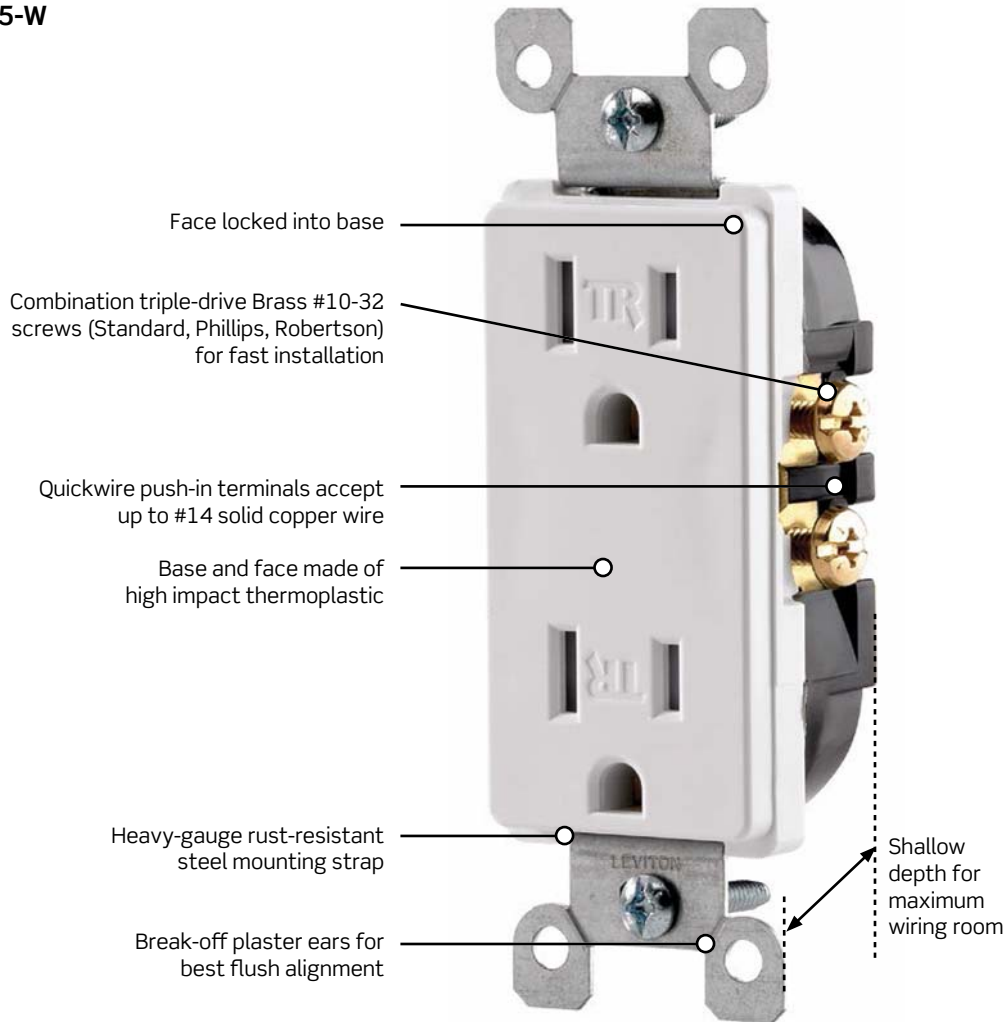

Decora® Receptacles

Leviton's comprehensive Decora® receptacle portfolio includes devices rated for all types of applications in a variety of standard configurations and colors.

T5325-W

Color Choices Decora® straight blade devices are offered in a wide range of colors. To order colors, add suffix to Cat. No.

Hospital Grade Decora Plus™ Extra Heavy-Duty Receptacles

Features and Benefits

- Durable thermoplastic face in an array of contemporary colors
- Receptacles have a locked-in mounting strap with a self-grounding clip riveted to the strap
- Hospital grade tamper-resistant receptacles include a unique shutter mechanism that opens easily for the insertion of 2 or 3-prong plugs while preventing entry by other small objects into either outlet slot
- Hospital grade isolated ground receptacles (identified by an orange face or triangle on the face) protect sensitive electronic equipment and eliminate electromagnetic interference by providing a separate path to ground
- Power Indication™ meets UL 498 Hospital Grade identification requirements
- Backed by a limited 10-year warranty