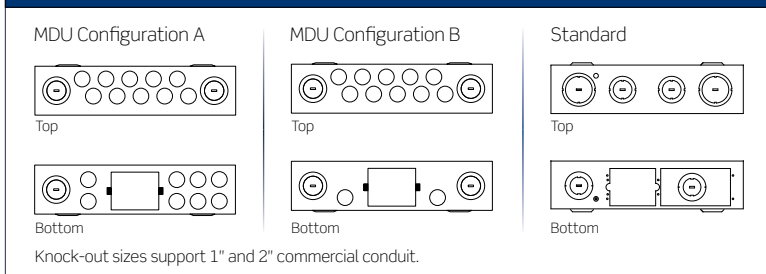

42" Structured Media® Enclosures, Covers, and Doors

Description	Cat. No.
42" Enclosure and Flush-Mount Cover, 43.32" (1,100.3 mm) H x 15.62" (396.7 mm) W x 3.83" (97.3 mm) D	47605-42W
[D] 42" Enclosure, 42.16" (1,070.8 mm) H x 14.38" (365.3 mm) W x 3.63" (92.2 mm) D	47605-42N
42" Multi-Dwelling Unit Configuration A Enclosure and Flush-Mount Cover, 43.32" (1,100.3 mm) H x 15.62" (396.7 mm) W x 3.83" (97.3 mm) D*	47605-4MG
42" Multi-Dwelling Unit Configuration B Enclosure only, 42.16" (1,070.8 mm) H x 14.38" (365.3 mm) W x 3.63" (92.2 mm) D*	47605-M42
42" Flush-Mount Cover, 43.32" (1,100.3 mm) H x 15.62" (396.7 mm) W x 0.20" (5.1 mm) D	47605-F42
42" Economy Hinged Door, 43.32" (1,100.3 mm) H x 15.62" (396.7 mm) W x 0.25" (6.4 mm) D	47605-42D
[E] 42" Premium Hinged Door, 43.32" (1,100.3 mm) H x 15.62" (396.7 mm) W x 0.25" (6.4 mm) D	47605-42P
42" Premium Vented Hinged Door, 43.32" (1,100.3 mm) H x 15.62" (396.7 mm) W x 0.25" (6.4 mm) D	47605-42S
[F] 42" Pre-Fab Back Plate, 40.0" (1,016.0 mm) H x 13.5" (342.9 mm) W x 0.38" (9.65 mm) D	47605-4BP
Structured Media® Enclosure Lock & Key for 14", 21", 28", and 42" hinged doors	5L000-L0K

*Structured Media® Enclosure End Caps

Leviton Extender Brackets provide an additional 2" of depth and enhanced ventilation within Leviton 28" and 48" Structured Media® enclosures. The brackets attach between the enclosure and the cover to form a 2" deep, louvered frame. The increased depth also allows space for better cable management and for larger modules, such as audio amplifiers, to be mounted within the Structured Media® enclosure.

**Extender Bracket (enclosure sold separately)