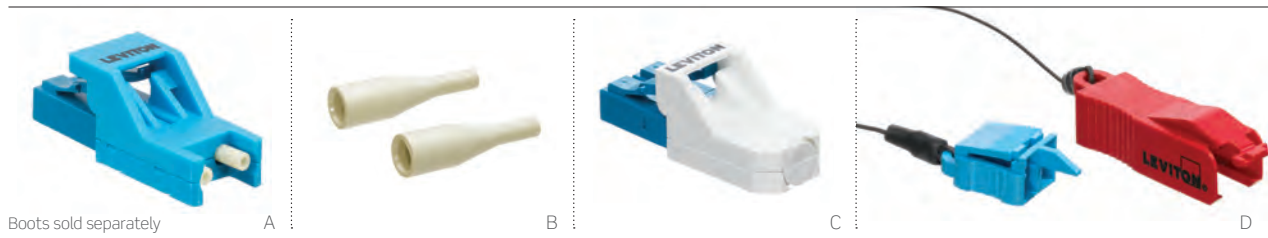

## Connectors & Housings

Leviton has everything you need to properly terminate your fiber network. FastCAM® and Fast-Cure® connectors are available in LC, SC, and ST styles. Secure Keyed LC Field-Installable Connectors lock into any industry-compliant adapters and prevent unauthorized moves, adds, and changes (MACs). To extend fiber to the workstation, we also offer QuickPort® footprint fiber adapters that fit into our standard wallplates and Multimedia Outlet System (MOS) housings. Go to the Wallplates & Housings section to see our an extensive wallplate selection.

### FEATURED PRODUCTS

FastCAM® Connectors **B62**

Secure Keyed LC Connectors & Accessories **B64**

**SECURE KEYED LC CONNECTORS & SYSTEM ACCESSORIES**

- Field-installable duplex LC connectors lock into any industry-compliant LC adapter or interface
- Locking connectors can only be removed with matching-color extraction tool
- Anaerobic adhesive-style, requires hand polishing (see page B70 for Polishing Tool Kit 49800-FTK)
- 900 µm boots identify fiber type
- Port protection plugs enable unused LC ports to be locked
- Dust caps protect connectors upon removal from a port, promoting good fiber discipline

Secure Keyed LC system also includes trunk cables (page B52), harnesses (page B55), patch cords and pigtails (page B60).

**SECURED KEYED LC ASSEMBLY VIDEO**

Watch the training video at [Leviton.com/ns/videos:](http://Leviton.com/ns/videos:) "How to Assemble Leviton's Secure Keyed LC Connector Housing."

**SECURE KEYED LC FIELD-INSTALLABLE CONNECTORS**

DESCRIPTION	PART NO.
<b>[A]</b> Secure Keyed LC Field-Installable Connector, 900 µm, MM/SM (boot sold separately)	4999K-xLC
<b>[B]</b> 900 µm Boots (bag of 50)	4999K-***