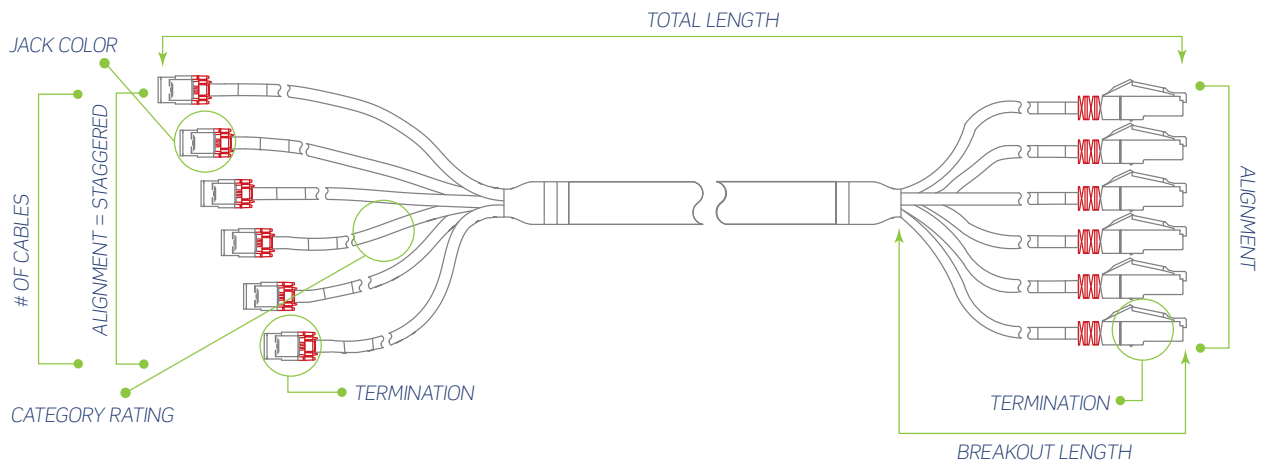

COPPER TRUNK CABLE DIAGRAM (SELECT AT LEVITON.COM/CONFIGURATOR)