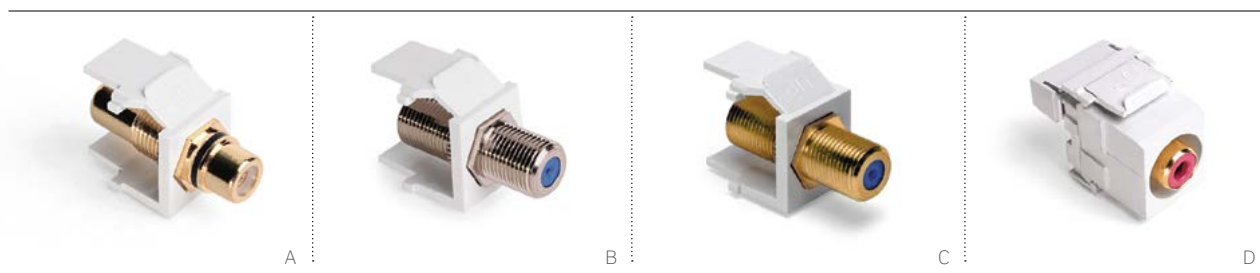

COOPER

FEATURED PRODUCTS

Multimedia Outlet System (MOS) Modules **A45**

A/V connectivity

Deliver the high-quality signals that are required for today's technologies with the Leviton line of A/V (audio/video) connectivity solutions. Connectors and adapters come in dozens of styles from QuickPort® HDMI®, S-video, and BNC to RCA, F-type, and many more. For larger multimedia applications, choose the Multimedia Outlet System (MOS) and configure wallplates with your choice of snap-in copper, fiber, audio, and video modules.

A/V CONNECTIVITY | QuickPort® A/V Connectors > RCA & F-Style

FEEDTHROUGH & 110-STYLE RCA & F-CONNECTORS

Leviton carries a comprehensive selection of RCA and F-connectors in both feedthrough and 110 termination. Body colors match Leviton housings; barrel colors are industry standard.

RCA CONNECTORS

- Standard identification colors for component and composite video
- Ideal for advanced audio

F-CONNECTORS

- Coax connectors ideal for satellite and cable TV
- Nickel- and gold-plated versions are both SCTE-compliant and support signals up to 3 GHz

QUICKPORT FEEDTHROUGH RCA & F-CONNECTORS (FOR RCA & COAX CABLE)

DESCRIPTION	WHITE	LT. ALMOND	IVORY	GREY	BLACK	BROWN
[A] RCA Connector, gold plated w/black stripe, feedthrough	40830-BWE	40830-BTE	40830-BIE	40830-BGE	40830-BEE	40830-BBE
RCA Connector, gold plated w/red stripe, feedthrough	40830-BWR	40830-BTR	40830-BIR	40830-BGR	40830-BER	40830-BBR
RCA Connector, gold plated w/yellow stripe, feedthrough	40830-BWY	40830-BTY	40830-BIY	—	—	—
RCA Connector, gold plated w/green stripe, feedthrough	40830-BWV	—	40830-BIV	—	—	—
RCA Connector, gold plated w/blue stripe, feedthrough	40830-BWL	—	40830-BIL	—	—	—
[B] F-Connector, nickel plated, feedthrough	41084-FWF	41084-FTF	41084-FIF	41084-FGF	41084-FEF	41084-FBF
[C] F-Connector, gold plated, feedthrough	40831-0BW	40831-0BT	40831-0BI	—	—	—