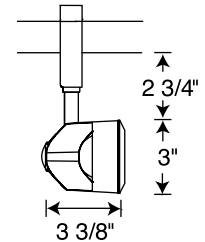

Dimensions

Accessories

For Fixtures:	TF141	TF140
Color Filters	T741-6*	T741-6
Dichroic Filters	T7401-18*	T7401-18
Diffusion Lens	T7420*	T7420
Uniformity Lens	T7421*	T7421
UV Filter	T7422*	T7422
Prismatic Spread Lens	T7477*	T7477
Linear Spread Lens	T7478*	T7478
Hexcell Louver	T7459BL*	T7459BL

* Filters, lenses, louvers and barn doors require Accessory Holder for installation.