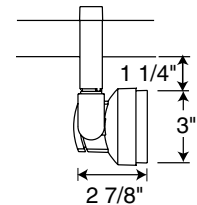

Catalog #
TF141SL

Finish
Silver

Lamp
12V or 24V 50W max. MR16

Dimensions

Gyrus™

A new spin on a classic design the Gyrus series combines dramatic aerodynamic styling with an integral accessory holder that accepts up to two standard 2" diameter lenses and louvers. The snap-on design makes this an easy to accessorize fixture for more demanding display lighting applications.