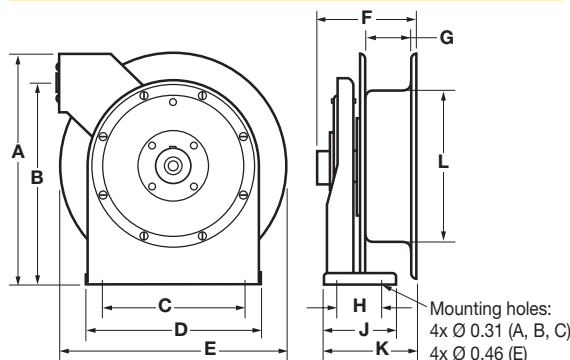

**Air/Water Hose Reels**

**HBLHR2535**

Description	Cable Feet (m)	Max Pressure Psi	Frame Size	Input Hose Fitting (NPTF)	O.D. Inch (mm)	Weight Lbs. (kg)	Catalog Number
Low pressure 1/4" ID.	35 (10.7)	300	A	1/4	0.51 (13.0)	24 (10.9)	<b>HBLHR2535</b>
	50 (15.2)	300	B	1/4	0.51 (13.0)	26 (11.8)	<b>HBLHR2550</b>
Low pressure 3/8" ID.	25 (7.6)	300	A	3/8	0.65 (16.5)	23 (10.4)	<b>HBLHR3825</b>
	50 (15.2)	300	C	3/8	0.65 (16.5)	36 (16.3)	<b>HBLHR3850</b>
	70 (21.3)	300	E	3/8	0.65 (16.5)	50 (22.7)	<b>HBLHR3870</b>
Low pressure 1/2" ID.	35 (10.7)	300	C	3/8	0.77 (19.6)	38 (17.2)	<b>HBLHR5035</b>
	50 (15.2)	300	E	3/8	0.77 (19.6)	44 (20.0)	<b>HBLHR5050</b>

**Static Discharge Reels**

**HBL50SD**

Description	Cable Feet (m)	Cable Type	Weight Lbs. (kg)	Catalog Number
Static discharge reel.	50 (15.2)	Single 3/32" Steel	12 (5.4)	<b>HBL50SD</b>
Static discharge reel.	50 (15.2)	Single 3/32" Steel Nylon Coated	13 (5.9)	<b>HBL50SDN</b>
Static discharge reel.	50 (15.2)*	Dual (Y) 3/32" Steel	13 (5.9)	<b>HBL50YSD</b>

Note: \*35 ft. (10.6m) + Dual 15 ft. (4.5m) for "Y".

**Dimensions**

Frame size	A	B	C	D	E	F	G	H	J	K	L	M
A	12.88 (327)	11.25 (286)	8.00 (203)	9.88 (250)	12.13 (308)	5.50 (140)	2.50 (64)	2.50 (64)	4.00 (102)	5.09 (132)	8.38 (213)	—
B	14.50 (368)	12.81 (325)	9.75 (248)	11.25 (285)	13.75 (349)	6.19 (157)	3.16 (80)	2.50 (64)	4.00 (102)	5.88 (149)	8.38 (213)	—
C	17.50 (445)	15.63 (286)	9.75 (248)	11.25 (285)	16.50 (419)	6.19 (157)	3.16 (80)	2.50 (64)	4.00 (102)	5.88 (149)	10.25 (260)	—
E	20.38 (518)	18.12 (460)	7.88 (200)	9.45 (240)	19.00 (483)	6.63 (168)	3.35 (85)	3.86 (98)	5.43 (138)	6.10 (155)	11.00 (280)	9.5 (241)

**Air/Water Hose Reels**

**Static Discharge Reel**

Dimensions in Inches (mm)