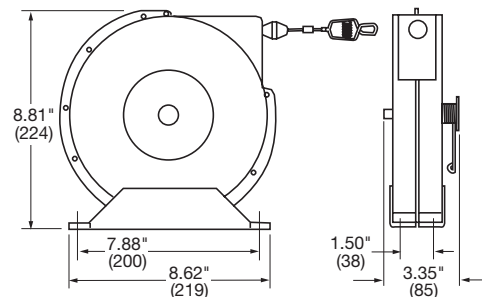

**Air/Water Hose Reels**

**HBLHR2535**

Description	Cable Feet (m)	Max Pressure Psi	Frame Size	Input Hose Fitting (NPTF)	O.D. Inch (mm)	Weight Lbs. (kg)	Catalog Number
Low pressure 1/4" ID.	35 (10.7)	300	A	1/4	0.51 (13.0)	24 (10.9)	<b>HBLHR2535</b>
	50 (15.2)	300	B	1/4	0.51 (13.0)	26 (11.8)	<b>HBLHR2550</b>
Low pressure 3/8" ID.	25 (7.6)	300	A	3/8	0.65 (16.5)	23 (10.4)	<b>HBLHR3825</b>
	50 (15.2)	300	C	3/8	0.65 (16.5)	36 (16.3)	<b>HBLHR3850</b>
	70 (21.3)	300	E	3/8	0.65 (16.5)	50 (22.7)	<b>HBLHR3870</b>
Low pressure 1/2" ID.	35 (10.7)	300	C	3/8	0.77 (19.6)	38 (17.2)	<b>HBLHR5035</b>
	50 (15.2)	300	E	3/8	0.77 (19.6)	44 (20.0)	<b>HBLHR5050</b>

**Static Discharge Reels**

**HBL50SD**

Description	Cable Feet (m)	Cable Type	Weight Lbs. (kg)	Catalog Number
Static discharge reel.	50 (15.2)	Single 3/32" Steel	12 (5.4)	<b>HBL50SD</b>
Static discharge reel.	50 (15.2)	Single 3/32" Steel Nylon Coated	13 (5.9)	<b>HBL50SDN</b>
Static discharge reel.	50 (15.2)*	Dual (Y) 3/32" Steel	13 (5.9)	<b>HBL50YSD</b>

Note: \*35 ft. (10.6m) + Dual 15 ft. (4.5m) for "Y".

**Dimensions**

Frame size	A	B	C	D	E	F	G	H	J	K	L	M
A	12.88 (327)	11.25 (286)	8.00 (203)	9.88 (250)	12.13 (308)	5.50 (140)	2.50 (64)	2.50 (64)	4.00 (102)	5.09 (132)	8.38 (213)	—
B	14.50 (368)	12.81 (325)	9.75 (248)	11.25 (285)	13.75 (349)	6.19 (157)	3.16 (80)	2.50 (64)	4.00 (102)	5.88 (149)	8.38 (213)	—
C	17.50 (445)	15.63 (286)	9.75 (248)	11.25 (285)	16.50 (419)	6.19 (157)	3.16 (80)	2.50 (64)	4.00 (102)	5.88 (149)	10.25 (260)	—
E	20.38 (518)	18.12 (460)	7.88 (200)	9.45 (240)	19.00 (483)	6.63 (168)	3.35 (85)	3.86 (98)	5.43 (138)	6.10 (155)	11.00 (280)	9.5 (241)

**Air/Water Hose Reels**

**Static Discharge Reel**

Dimensions in Inches (mm)