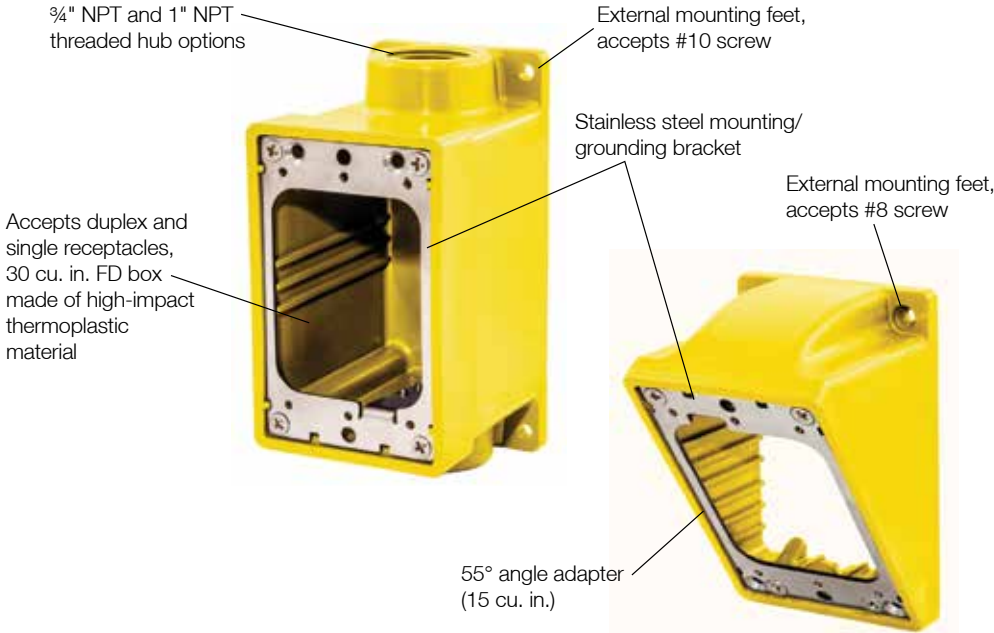

FD Boxes and Angled Adapterspage 46

Introducing a fully UL Listed surface mount box engineered with features that allow easy, code compliant installation of all types of devices from 15A to 50A, including metallic ground bonding bracket, threaded conduit hubs and external mounting supports. Together with an industry first 55 degree angle adapter, the combination of devices is the only code compliant 45 cu.in. solution for 50A 4 wire installations. The angle adapter can also be installed separately for panel applications.

Hubbell Twist-Lock® Circuit Testerpage 38

Styled and sized like a standard Hubbell Twist-Lock® Plug. Simply plug it in and the LED back panel immediately identifies if the connections are made correctly and are in the correct position, ensuring the device is wired properly. An easy to read card is provided with the tester, to help determine if the connections are correct. This tester is compact and can easily clip onto your tool belt. The Hubbell Circuit Tester is UL and C-UL Listed.

YC310250 - 280' (85.3m) Yellow cable only.
WC310280 - 280' (85.3m) White cable only.

HBL61CM08 & HBL61CM08LED - 50' (15.2m)
HBL61CM05 & HBL61CM05LED - 35' (10.7m)
HBL61CM03 & HBL61CM03LED - 25' (7.6m)
HBL61CM08W & HBL61CM08WLED - 50' (15.2m)
HBL61CM03W & HBL61CM03WLED - 25' (7.6m)