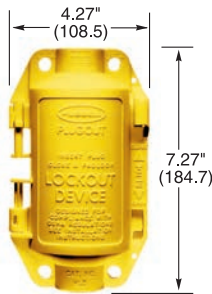

HLDMP

HLD

HSLDPK2

HKLDPK2

HBL112

PLUGOUT®, Keyed PLUGOUT® and SWITCHOUT® Lockout Devices

Description	Typical Devices Accommodated	Catalog Number
Small yellow lockout device.	15 and 20A straight blade plugs. 15A Twist-Lock® plugs.	HLDMP
Medium yellow lockout device.	15 and 20A, 125V straight blade plugs. 20 and 30A Twist-Lock® plugs.	HLD
Large yellow lockout device.	20, 30 and 60A metallic and non-metallic Pin and Sleeve, Hubbellock® and 50A Twist-Lock® plugs.	HLD2
Yellow SWITCHOUT device.	Toggle switch.	HSLDPK2*
Yellow lockout kit.	One each of above lockout devices.	HLDKIT
Yellow keyed PLUGOUT, keyed differently.	15 and 20A, 125V straight blade plugs with holes in blades.	HKLD
Yellow keyed PLUGOUT, keyed alike.	15 and 20A, 125V straight blade plugs with holes in blades.	HKLDPK2*

*Note: *Two devices per package.*

Cord Grip

Description	Catalog Number
Cord grip for 1/2 inch knockouts.	HBL112*

*Note: *Not UL Listed.*

Dimensions in Inches (mm)