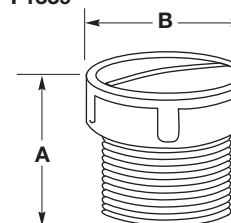

Theater Seating Floor Box

F3185

Adjustable Tops (Brass)

Brass Outlet Fittings for Conduit Systems.

Future requirements for floor outlets may be accommodated by systematically studding the floor with these fittings, all radiating from one or more floor boxes, from which any changes or additions may be subsequently made by the pulling of wires from box to the outlet. Adjustment tops are male connections to be mounted on elbow or tee fittings. They provide a pre-pour adjustment and an available connection for above-floor service heads.

Description	A	B	Catalog Numbers
¾ in. threaded conduit size (male).	1.25" (31.8)	1.44" (36.6)	F1339
1 in. threaded conduit size (male).	1.31" (33.3)	1.75" (44.5)	F1539

Note: Adjustment: ¾ in. and 1 in. fittings permit ½ in. vertical adjustment.

Adjustable Tops (Brass)

F1339

F1539

Adjustable Tops

Coupling (Brass)

Couplings are utilized for straight conduit connections when a floor box is not required. The conduit stub is brought to within approximately 1¼ in. of the planned surface, and the coupling is mounted and adjusted prior to the concrete pour. Standard service heads may be mounted to the couplings as required.

Description	A	B	Catalog Numbers
¾ in. threaded conduit size (female).	1.44" (36.6)	1.25" (31.8)	F1340

Coupling (Brass)

F1340