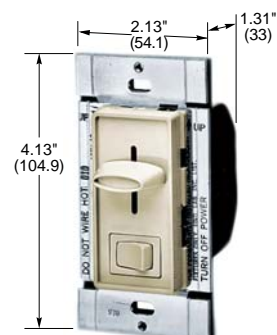

One piece integral grounding terminal with #8 brass screw allows compliance to NEC®. Stainless steel automatic grounding clip assures grounding continuity between mounting strap and metal wall box. Steel nickel plated mounting strap provides a corrosion resistant finish.

Notes: Use Style Line® wall plates with preset slide control dimmers. See page C-29 for ganging and derating.

600 and 1000W Dimmer
Fits Single-Gang Wall Boxes.
S61I and S11I

Rotary Model

Rating/Description	Color	Catalog Numbers	
Incandescent Control	600W 120V AC, 60 Hz, Single pole - push on/off.	Ivory	R61I
	Three way - push on/off.	Ivory	R63I
	Fan Speed Control	5A, 120V AC, 60 Hz, Single pole.	Ivory
Accessories	Replacement knob.	Ivory	RKI
	Replacement knob.	White	RKW