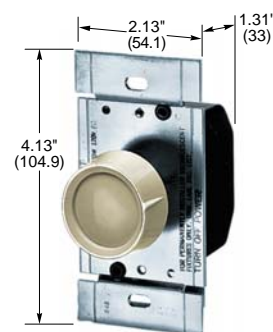

One piece integral grounding terminal with #8 brass screw allows compliance to NEC®. Stainless steel automatic grounding clip assures grounding continuity between mounting strap and metal wall box. Steel nickel plated mounting strap provides a corrosion resistant finish.

Notes: Use Style Line® wall plates with preset slide control dimmers. See page C-29 for ganging and derating.

600 and 1000W Dimmer
Fits Single-Gang Wall Boxes.
S61I and S11I

Rotary Model

Rating/Description	Color	Catalog Numbers	
Incandescent Control	600W 120V AC, 60 Hz, Single pole - push on/off.	Ivory	R61I
	Three way - push on/off.	Ivory	R63I
	Fan Speed Control	5A, 120V AC, 60 Hz, Single pole.	Ivory
Accessories	Replacement knob.	Ivory	RKI
	Replacement knob.	White	RKW

Notes: Use standard toggle switch wall plates with rotary dimmers. See page C-29 for ganging and derating.

600W Dimmer
Fits Single-Gang Wall Boxes.
R61I