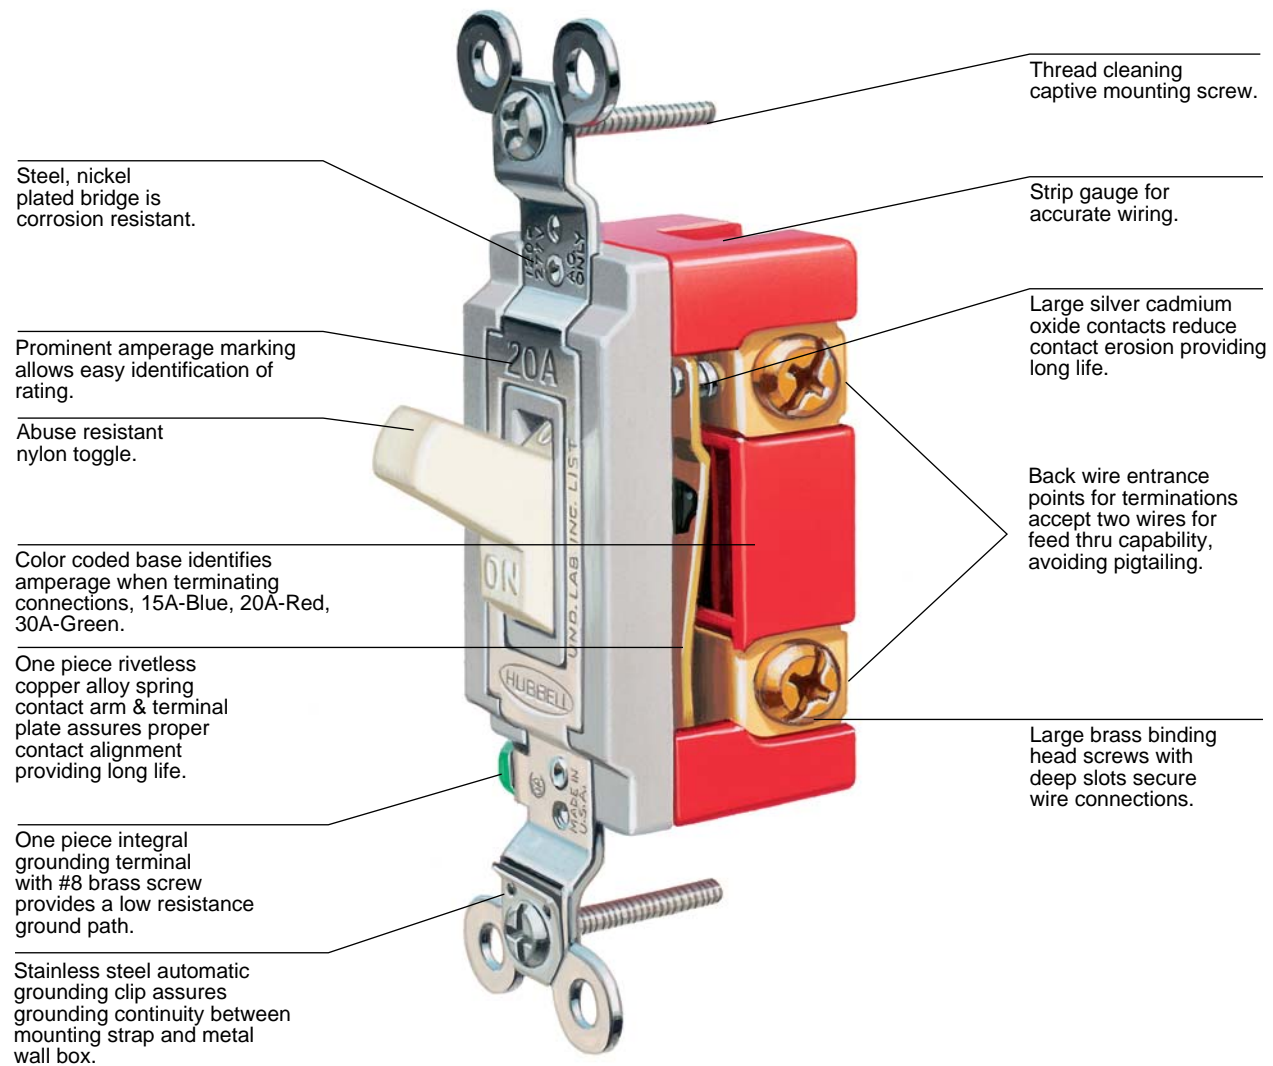

AC Toggle Switches Industrial/Institutional – Heavy Duty

Features and Benefits

One piece rivetless copper alloy spring contact arm and terminal plate assures proper contact alignment reducing heat rise. Large silver cadmium oxide contacts reduce contact erosion and prevent welding, providing long life.

Thermoplastic elastomer rocker assures precise alignment of carbon steel coil compression spring. Permanently lubricated assembly provides long life and trouble free operation.

Heavy duty nylon toggle resists abuse and chemical attack making it suitable for use in the toughest environments.

One piece integral grounding terminal with #8 brass screw allows compliance to NEC®. Stainless steel automatic grounding clip assures grounding continuity between mounting strap and metal wall box. Steel nickel plated mounting strap provides a corrosion resistant finish.

Notes: Use Style Line® wall plates with preset slide control dimmers. See page C-29 for ganging and derating.

600 and 1000W Dimmer
Fits Single-Gang Wall Boxes.
S61I and S11I

Rotary Model

Rating/Description	Color	Catalog Numbers	
Incandescent Control	600W 120V AC, 60 Hz, Single pole - push on/off.	Ivory	R61I
	Three way - push on/off.	Ivory	R63I
	Fan Speed Control	5A, 120V AC, 60 Hz, Single pole.	Ivory
Accessories	Replacement knob.	Ivory	RKI
	Replacement knob.	White	RKW