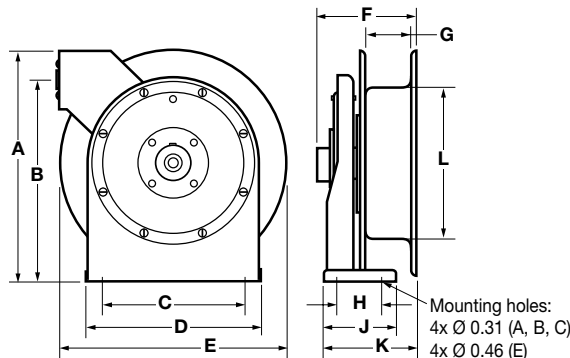

Air/Water Hose Reels