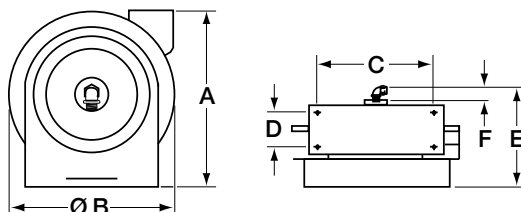

HBL45123C

HBL45123C20

HBL45123R

HBL45123R20WM1

HBL45123GF15

HBL45123GF220WM1

HBL340PB

Dimensions in Inches (mm)

Accessories

Description	Weight Lbs. (kg)	Catalog Number
Pivot base 340° rotation fits all industrial models.	5 (2.3)	HBL340PB
Replacement stop.	.2 (.09)	HBL12BS

Dimensions

Inch (mm)	A	B	C	D	E	F
	13.00" (330)	12.38" (314)	8.00" (203)	2.50" (64)	9.75" (248)	1.25" (32)