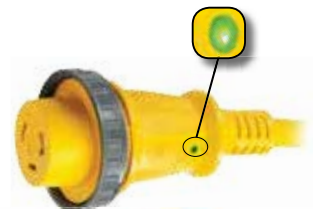

IP55
SUITABILITY
(Boatside)

HBL61CM08
HBL61CM05
HBL61CM03

30A 125V Cable Sets and Bulk Cable

Description	Catalog Number
Yellow 50 ft. (15.2m) vinyl jacketed shore power cable set. #10 AWG is factory pre-wired with molded-on devices. Connector end has non-metallic threaded sealing ring which makes inlet/connector interface watertight.	HBL61CM08
Same as HBL61CM08 except 35 ft. (10.7m) in length.	HBL61CM05
Same as HBL61CM08 except 25 ft. (7.6m) in length.	HBL61CM03
Same as HBL61CM08 except in white in color.	HBL61CM08W
Same as HBL61CM03 except in white in color.	HBL61CM03W

Note: See page AA-8 for features and benefits.

HBL61CM08W
HBL61CM03W

30A Cable Sets with LED "Power-ON" Indicator

Description	Catalog Number
Yellow 50 ft. (15.2m) vinyl jacketed shore power cable set. #10 AWG is factory pre-wired with molded-on devices. Connector end has non-metallic threaded sealing ring which makes inlet/connector interface watertight.	HBL61CM08LED
Same as HBL61CM08LED except 35 ft. (10.7m) in length.	HBL61CM05LED
Same as HBL61CM08LED except 25 ft. (7.6m) in length.	HBL61CM03LED
Same as HBL61CM08LED except in white in color.	HBL61CM08WLED
Same as HBL61CM05LED except in white in color.	HBL61CM05WLED
Same as HBL61CM03LED except in white in color.	HBL61CM03WLED

Note: See page AA-8 for features and benefits.

HBL61CM08LED
HBL61CM05LED
HBL61CM03LED

Accessories

Description	Catalog Number
Yellow 250 ft. (76.2m) three conductor, #10 AWG type STW, PVC jacketed portable cord with jute fillers for added flexibility. Ideal for making cable sets, extension cord, and adapters that will not mark boat's deck. 250 ft. (76.2m) lengths only.	YC310250
White 280 ft. (85.3m) three conductor, #10 AWG type STW, PVC jacketed portable cord with jute fillers for added flexibility. Ideal for making cable sets, extension cord, and adapters that will not mark boat's deck. 280 ft. (85.3m) lengths only.	WC310280
Replacement non-metallic sealing ring for 30A cable sets and boots.	RPL30P*