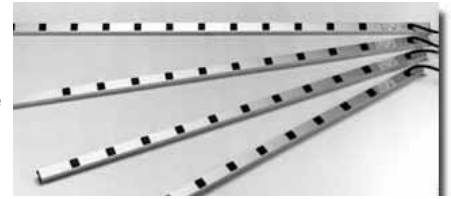

# 15 Amp - Vertical Rack Mount Strips

1585, 1586, 1587 & 1588 "H" Series

## Key Features

- 1 5/8" x 1 3/8" aluminum profiles with hardware included for mounting to rack cabinet Amhal Struts or open relay racks.
- Most are natural aluminum finish - some models (as noted in tables below) are available in black powder paint finish.
- Receptacles are 1" square and are equally spaced over the length of the power strip (see tables below for spacing)
- With lighted on/off switch (or pilot light - see tables below) and 15 Amp. circuit breaker.
- Heavy 14 gauge wire cord - 14/3 SJT or SJTW for extreme temperature ranges and integral molded plug.
- Plug types available are NEMA 5-15P straight blade or NEMA L5-15P locking plug (see table below).
- For additional hardware kit, order part number 1585CLIP.
- These strips are also handy for work benches.
- Rated 15 amps, 120 volt.
- CSA certified, Standards C22.2 (No. 21-95 and No. 42-99)
- UL listed, Standard UL1363
- Outlet strips can NOT be used between the front & rear panel rails of rack cabinets as they (and the equipment plugs) will interfere with mounted equipment and mounted accessories.
- To properly use on rack cabinets, allow sufficient depth BEHIND the rear panel rails for vertically mounting to the amhul struts.
- Surge Protected models also available - please see the 1585, 1586, 1587 & 1588 "S" models on **page 28**