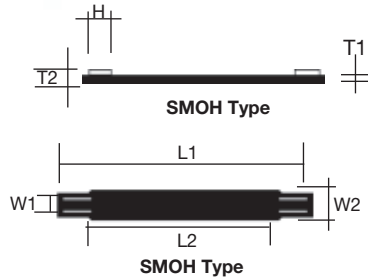

## MTX-MK1 Miniplotter

### MTX-MK1 – Cable Marker or Holder: SMOH

- Holder for PO/POZ/PK/PKZ markers
- No tools needed for installation
- Easy to install with Ty-Rap® cable ties
- SMOH holders can be used as on site cable markers using Ty-Rap® marking pen WT163M-1 (black)

Cat. No.	Width (W1) mm (in.)	Width (W2) mm (in.)	Thickness (T1) mm (in.)	Thickness (T2) mm (in.)	Raised Bridge (H) mm (in.)	Length (L1) mm (in.)	Writeable (L2) mm (in.)	Std. Pkg.	Cat. No. Fixture	Capacity No./Fixture
SMOH-070	8.2 (0.323)	9.5 (0.374)	1.0 (0.04)	3.2 (0.125)	6.0 (0.236)	60.0 (2.36)	27.0 (1.06)	100	MTX-MK1-POH	3 x 2
SMOH-120						82.0 (3.24)	50.0 (1.97)			
SMOH-180						110.0 (4.33)	75.0 (2.95)			
SMOH-300						152.0 (5.98)	124.0 (4.88)			
SMKH10-0	9.8 (0.385)	12.0 (0.472)	1.2 (0.05)	3.3 (0.130)	-	70.0 (2.76)	60.0 (2.36)			
SMKH20-0	9.0 (0.354)				-	100.0 (3.94)	90.0 (3.54)			

Ø 0 = Black, 4 = Yellow, 9 = White. Material: Hard PVC  
Example: SMOH07-4 = Yellow, 60 mm