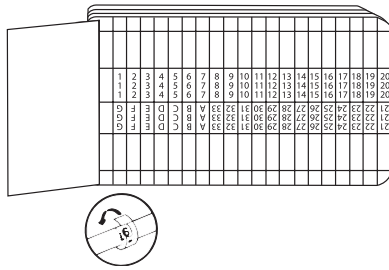

Wire Marker Books

A handy solution for your identification needs!

Compact Wire Marker Books

- Compact books are easier to carry
- Bold letters/numbers, easy to apply and read
- Convenient alphanumeric and load center legends
- E-Z-Snap feature removes the entire sheet more easily from the booklet
- Vinyl coated cloth

Cat. No.	Number of Markers and Legends
WCMB-0-9	128 markers 0-9, ABC, +/-; marker size 1/4 in. x 1-1/2 in.
WCMB-LC	176 markers Load-center Labels; marker size 1-1/32 in. x 3/4 in.

Identify and protect all in one!

Vinyl Self-Laminating Books

- Convenient alphanumeric legends
- Lamination keeps markers protected

Cat. No.	Number of Markers and Legends
WMSL 1-33, A-G	400 markers: 1/4 in. x 1-1/4 in.— printed area 5/8 in.; 10 markers each: 1 thru 33 and A thru G
WMSL-0-9	40 markers each 0 thru 9; 10 markers each: T1, T2, T3, L1, L2, L3
WMSL-0-45	10 markers each 0 thru 45
WMSL-46-90	10 markers each 46 thru 90
WMSL-A-Z	10 markers each: A thru Z; +, -, and 0 thru 15
WMSL-A-90	6 markers each: 0 thru 15; 4 markers each 16 thru 90; 2 markers each A thru Z

Vinyl Self-Laminating, Blank Write-on Books

- Choose from a variety of marking area sizes
- Clear area covers print legend for extra protection
- Lamination keeps markers protected

Cat. No.	Number of Markers and Legends
WM-BW3	30 markers 1 in. x 4-7/8 in. blank write-on, self-laminating markers; marking area: 1 in. x 1 in.
WM-BW5	60 markers 1 in. x 2-3/4 in. blank write-on, self-laminating markers; marking area: 1 in. x 3/4 in.
WM-BW12	200 markers 1/2 in. x 1-1/4 in. blank write-on, self-laminating markers; marking area: 1/2 in. x 5/8 in.
WM-BW14	400 markers 1/4 in. x 1-1/4 in. blank write-on, self-laminating markers; marking area: 1/4 in. x 5/8 in.
WM-BW34	140 markers 3/4 in. x 1-1/4 in. blank write-on, self-laminating markers; marking area: 3/4 in. x 5/8 in.