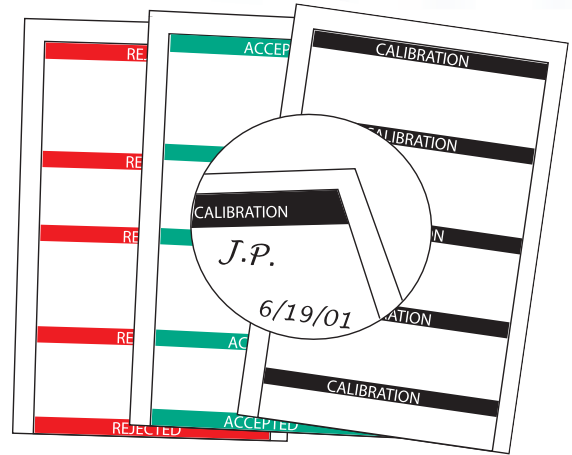

Wire Marker Cards – Vinyl Cloth

Maintenance and Production Label Cards

Cat. No.	Wording	Blanc on Coloured Background	Labels per Card	Label Grandeur W x L (in.)
WCMP5	Accepted	Green	14	1-1/2 x 5/8
WCMP1	Calibrated	Black		
WCMP26	Calibration	Green		
WCMP2	Certification	Black		
WCMP18	Due For Inspection	Orange		
WCMP4	Rejected	Red		
WCMP25	Tested	Green		
WCMP75	Calibration	Green		

Order in multiples of 25 cards.

Blank Write-On Markers

Cat. No.	Marker Grandeur (in.)	Markers per Card
WCBW14X34D	1/4 x 3/4	72
WCBW14X112S	1/4 x 1-1/2	36
WCBW1132X112S	1-1/32 x 1-1/2	26
WCBW12X12D	1/2 x 1/2	54
WCBW12X112S	1/2 x 1-1/2	18
WCBW58X112S	5/8 x 1-1/2	14
WCBW34X12D	3/4 x 1/2	36
WCBW34X214S	3/4 x 2-1/2	12
WCBW1X112S	1 x 1-1/2	9
WCBW112X112S	1-1/2 x 1-1/2	6

Order in multiples of 25 cards.

Solid NEMA Colour Markers

Cat. No.	Couleur	Markers per Legend	
		1-1/2 in. (38 mm)	3/4 in. (19 mm)*
WCBLKS	Black	36	72
WCBLDS	Blue — Dark		
WCBLLS	Blue — Light		
WCBRNS	Brown		
WCGRYS	Grey		
WCDGRS	Green — Dark		
WCGRLS	Green — Light		
WCMARS	Maroon		
WCOLIS	Olive		
WCORAS	Orange		
WCPINS	Pink		
WCPURS	Purple		
WCREDS	Red		
WCTANS	Tan		
WCWHIS	Blanc		
WCYELS	Jaune		

Order in multiples of 25 cards.

*When 3/4 in. length markers are required, substitute the last S in the catalogue number with a D, i.e. WCBLKS would become WCBLKD.